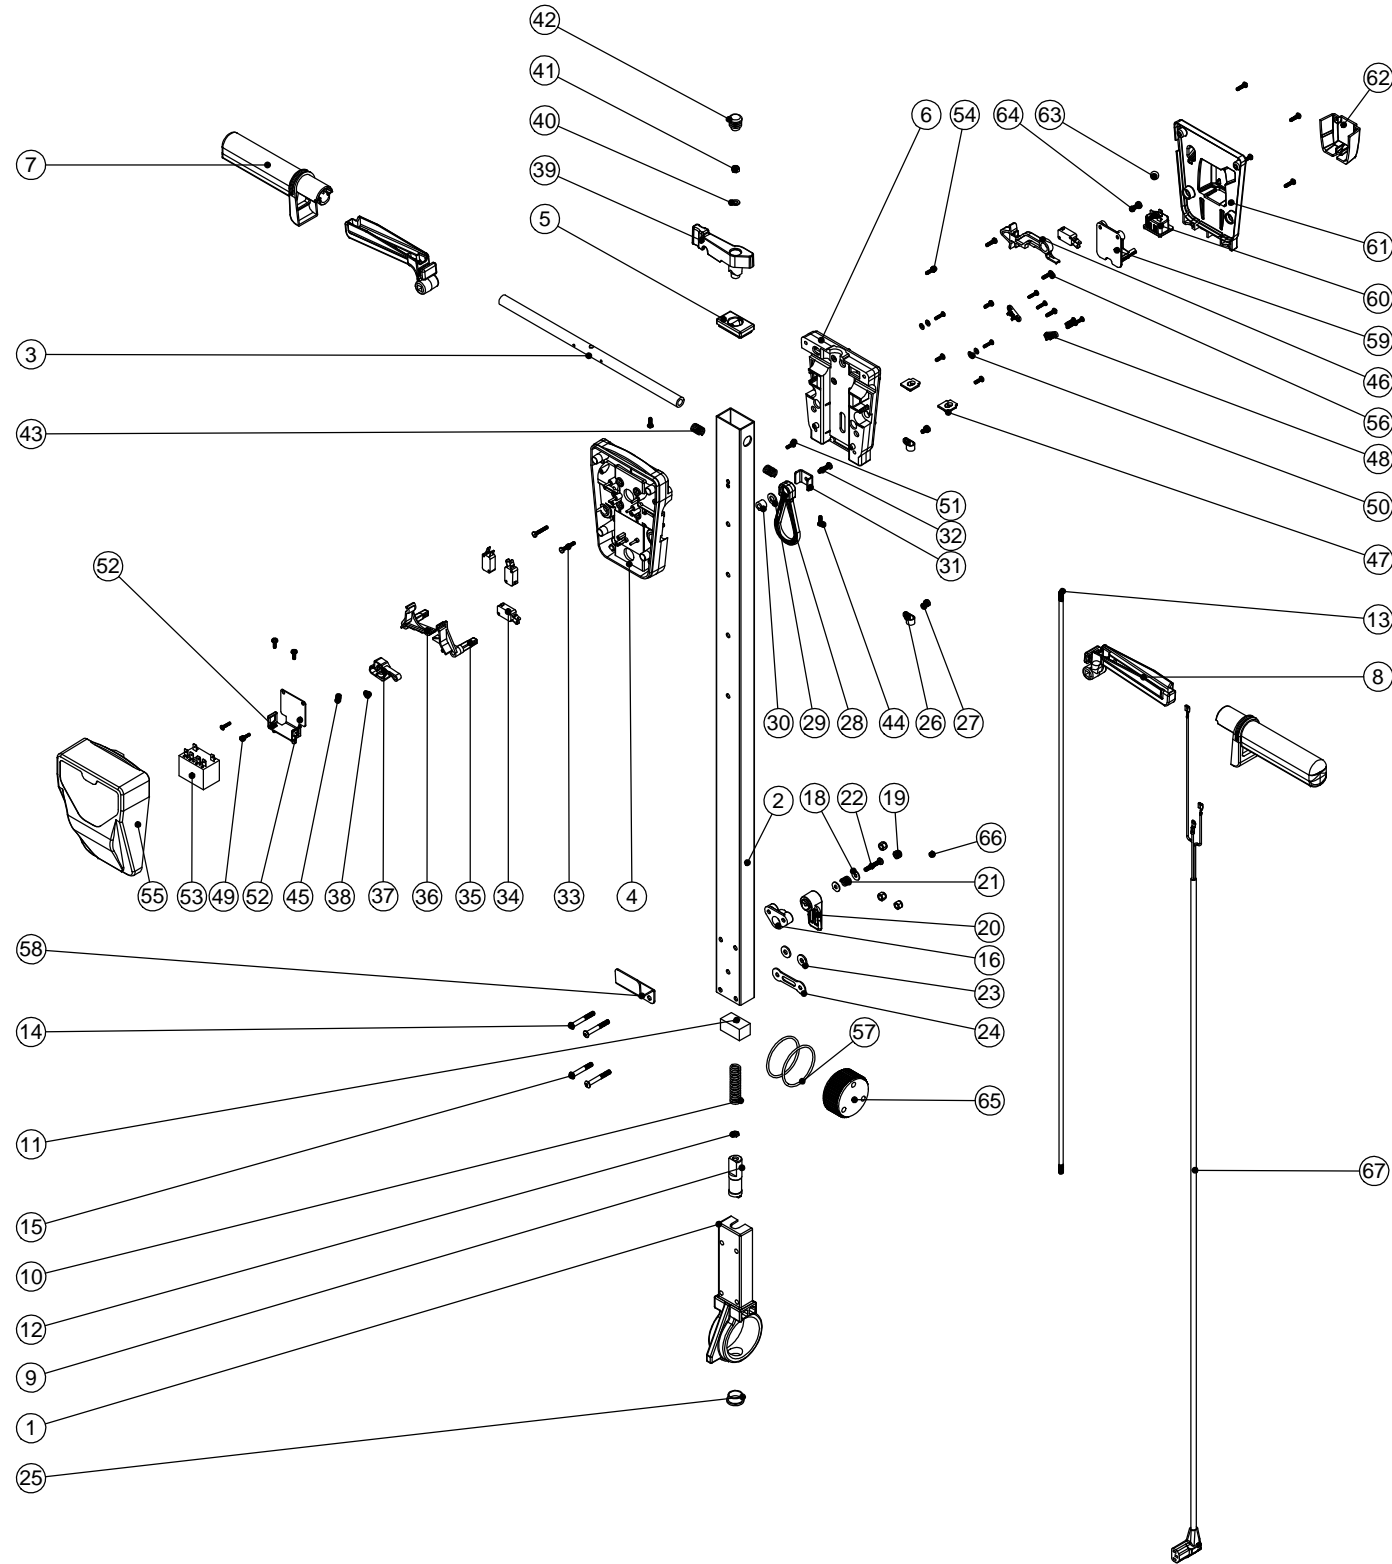

Numatic International Spare Parts

Model No: HFM HANDLE EXPLODED DRAWING

234899
DRAWING: DRW-12376 ISS:A01
25/09/2012

NB: FOR WIRING SEE DRAWING: DRW-11789

Numatic International Spare Parts

Model No: HFM HANDLE EXPLODED DRAWING

ITEM NO.	PART No	DESCRIPTION	QTY.
1	229081	HANDLE CASTING MACHINED	1
2	429136	HFM HANDLE TUBE PAINTED (1025mm)	1
3	338269	CROSS TUBE	1
4	227576	FRONT INNER HALF MOULDING	1
5	227582	HANDLE PLUG MOULDING	1
6	227577	REAR INNER HALF MOULDING	1
7	227580	HAND GRIP MOULDING	2
8	227581	TRIGGER MOULDING	2
9	229073	GEAR LOCKING PIN	1
10	229138	SPRING	1
11	229030	ANTI VIBRATION PAD	1
12	219099	M6 HALF NUT	1
13	208432	1035MM HANDLE LOCKING ROD	1
14	219881	M6 X 45MM SOCKET BUTTON HEAD SCREW	3
15	219807	M6 X 40MM LONG SOCKET BUTTON HEAD BOLT	1
16	227806	CABLE RELEASE BASE MOULDING	1
17	219076	M5 NYLON INSERT NUT	1
18	219644	M5 FORM G STAINLESS STEEL WASHER	3
19	219088	M6 NYLON INSERT NUT	4
20	227807	CABLE RELEASE TOP MOULDING	1
21	206599	SPRING (REF:C5514370)	1
22	219720	M5 X 30MM LONG STAINLESS STEEL POZI PAN SCREW	1
23	219008	M6 FORM G WASHER	2
24	229139	CABLE CLAMP	1
25	229099	25MM DIA HOLE PLUG	1
26	219393	P CLIP	2
27	219047	M5 X 10MM LONG POZI PAN SEMS SCREW	2
28	226008	STRESS RELIEF	1
29	219010	M8 FORM A WASHER	1
30	226006	SPACER (BLACK)	1
31	329231	STRESS RELIEF BRACKET	1
32	219054	M5 X 20MM LONG POZI PAN SCREW	1
33	219811	NO8 X 1 INCH LONG POZI-PAN SELF TAP SCREW	2
34	229483	SNAP ACTION SWITCH	4
35	227585	LEFT HAND SWITCH OPERATING LEVER MOULDING	1
36	227586	RIGHT HAND SWITCH OPERATING LEVER MOULDING	1
37	227587	CENTRE SWITCH OPERATING LEVER MOULDING	1
38	219805	4MM SPIREFIX	1
39	227583	ADJUSTMENT LEVER MOULDING	1
40	219493	M6 NYLON WASHER	1
41	219642	M6 STAINLESS STEEL NYLON INSERT NUT	1
42	20638V	19MM BLACK TUBE END STOP	1
43	219803	TRIGGER COMPRESSION SPRING	2
44	219270	No8 X 1/2 INCH LONG POZI PAN SELF TAP SCREW	2
45	219804	SWITCH COMPRESSION SPRING	1
46	227584	INTERLOCK LEVER MOULDING	1
47	329539	MODIFIED BLANKING PLATE	2
48	229669	LOLINE HANDLE CABLE CLAMP	2
49	219107	No6 X 5/8 INCH LONG POZI PAN PLASTITE SCREW	8
50	219206	M4 FORM A WASHER	4
51	219471	M4 X 12MM LONG POZI PAN SEMS SCREW	3
52	303526	NUTSERTED RELAY MOUNTING BRACKET	1
53	206575	240V / 25A RELAY	1
54	219101	No8 X 1/2 INCH LONG POZI PAN PLASTITE SCREW	4
55	229679	TRADELIN TWINTEC HANDLE FRONT COVER MOULDING	1
56	219105	No8 X 5/8 INCH LONG POZI PAN PLASTITE SCREW	8
57	219254	O RING 3MM DIA X 60MM I/D	2
58	329000	HANDLE BRACKET	1
59	237425	PTO SUPPORT MOULDING	1
60	220964	APPLIANCE OUTPUT SOCKET	1
61	237426	FM REAR COVER MOULDING	1
62	237427	FM PLUG COVER MOULDING	1
63	229050	12MM (STAINLESS STEEL) BALL BEARING	1
64	219045	M5 X 16MM LONG POZI PAN SEMS SCREW	2
65	229074	ADJUSTMENT GEAR	1
66	229009	BLANKING PLUG	1
67	236161	HFM HANDLE CORD SET ASSEMBLY	1