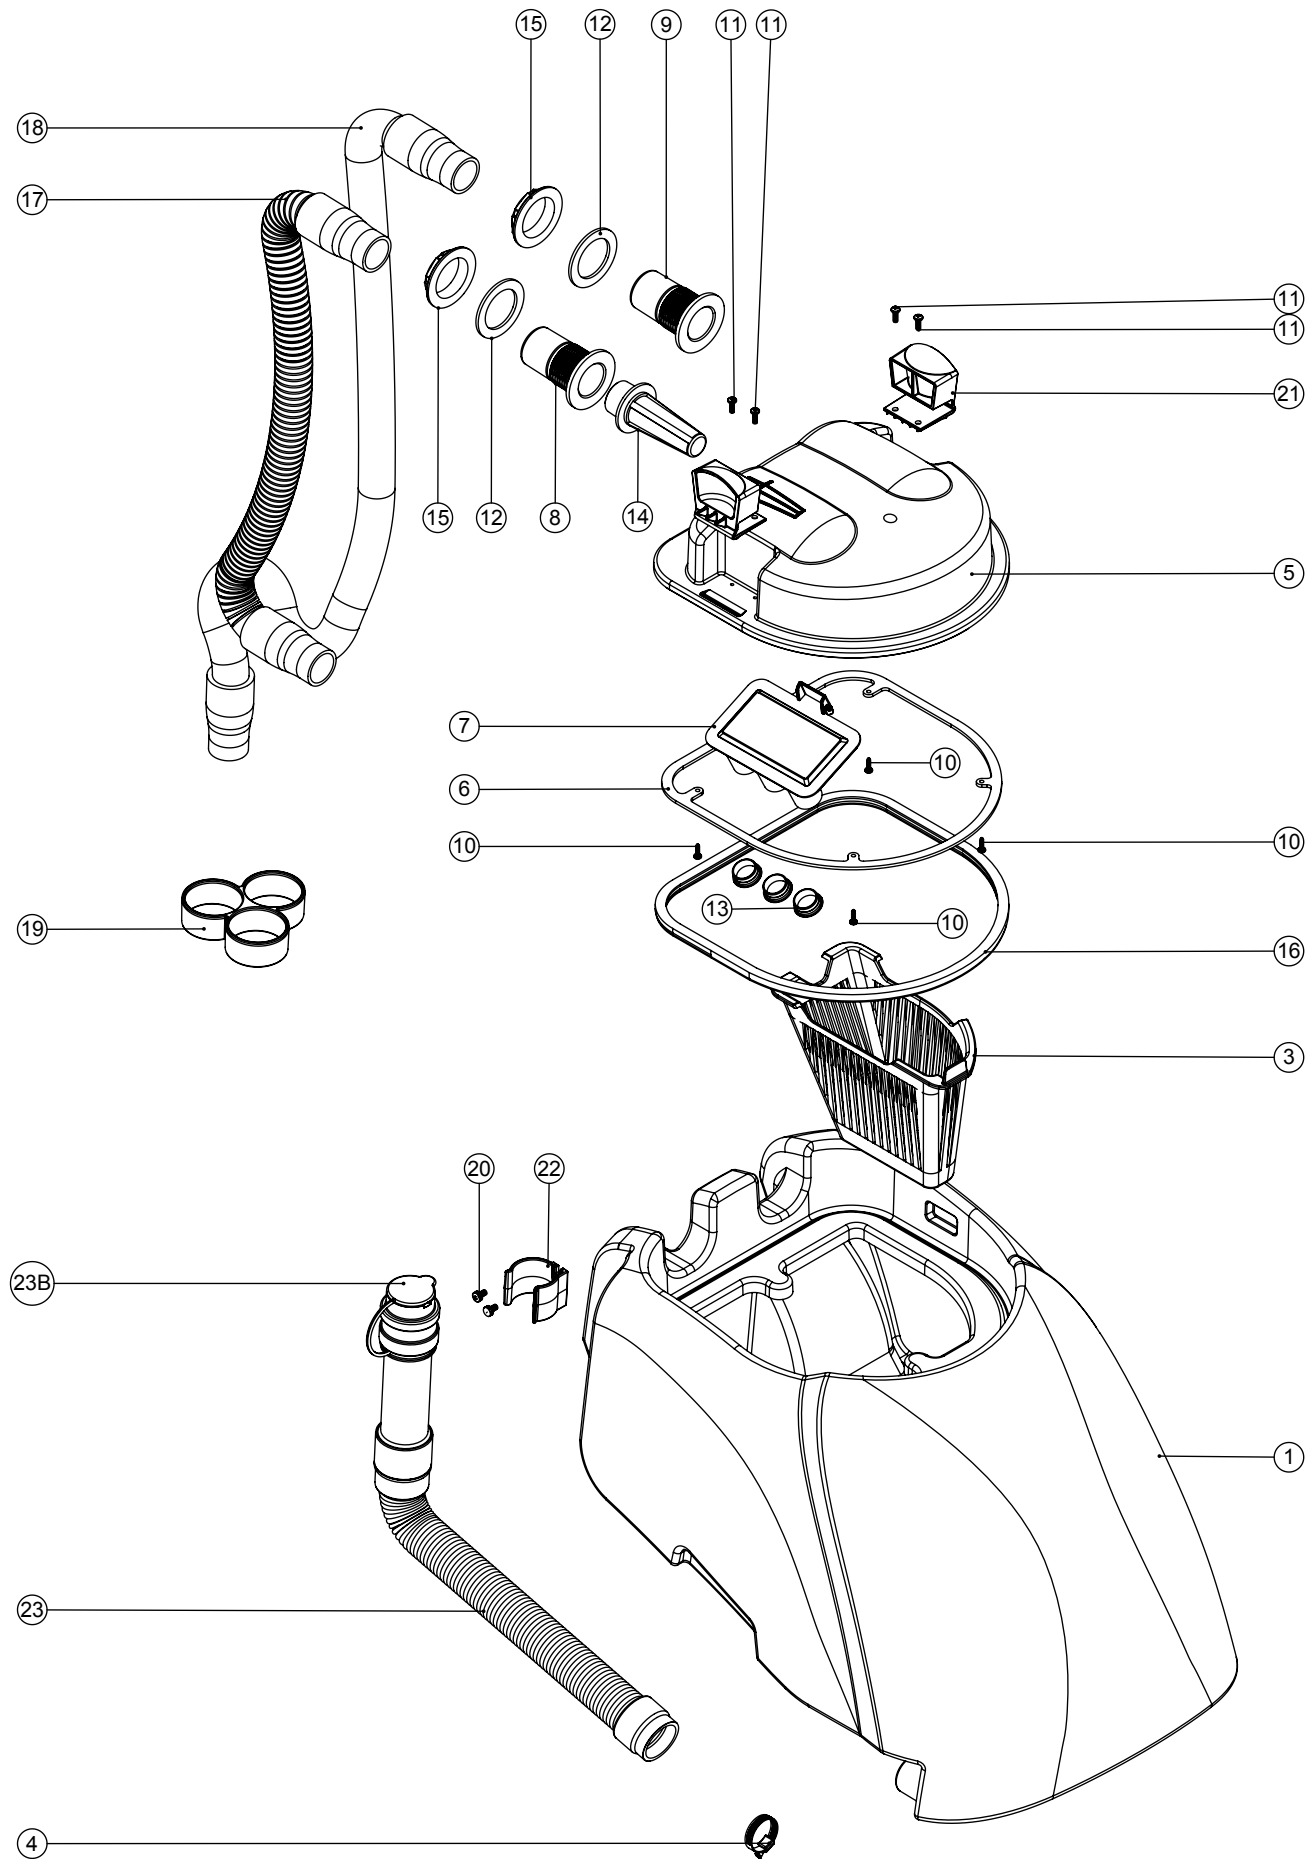

Numatic International Spare Parts

Model No: TT4045 (TT1117) & TT4055 (TT1120) TOP TANK ASSEMBLY

Internal Code: 244498
 DRAWING: DRW-16795 ISS:A13
 PRO 08/02/2018

Numatic International Spare Parts

Model No: TT4045 (TT1117) & TT4055 (TT1120) TOP TANK ASSEMBLY

ITEM:	PART No:	DESCRIPTION	COMMENTS	QTY.
1	901780	TT.4055 TOP TANK MOULDING (GRAPHITE)		1
	237656	TT.4055 TOP TANK MOULDING (BLUE)		1
	237731	TT.4055 TOP TANK MOULDING (RED)		1
	237733	TT.4055 TOP TANK MOULDING (LIGHT YELLOW)		1
	237735	TT.4055 TOP TANK MOULDING (GREEN)		1
	907514	HT4045 TOP TANK MOULDING (BLACK)		1
3	906070	MESHLESS FILTER BASKET		1
4	206209	A.B.A HOSE CLIP		1
5	237381	INTEGRATED CHASSIS SEPARATOR		1
6	392200	FILTER GASKET RING		1
7	237090	SEPARATOR FLOAT MOULDING (MK 2)		1
8	237526	38MM RED DRAIN HOSE CONNECTOR		1
9	237018	38MM DRAIN HOSE CONNECTOR		1
10	219852	NO6 X 1/2 LONG POZI PAN STAINLESS STEEL SELF TAP SCREW		4
11	219569	NO8.1/2 INCH. LG.POZI-PAN.SCREW.STAINLESS STEEL.PLASTITE		4
12	219310	RUBBER WASHER		2
13	206315	TUBE END PLUG		3
14	206265	TT/B 345 BARREL FILTER		1
15	206116	BLACK NUT		2
16	208591	NEW SEPARATOR GASKET		1
17	213058	VAC HOSE 650MM X Ø38MM		1
18	280019	35MM X 690MM LONG 3:1 STRETCH HOSE (SHORT & LONG CUFF)		1
19	237718	HOSE GUIDE		1
20	291135	M5 X 10MM LONG STAINLESS STEEL POZI PAN SEMS SCREW		2
21	902919	CLIP MOULDING (RED)		2
	229494	CLIP MOULDING (GREY)		2
22	237382	ACETAL HOSE CLIP MOULDING		1
23	901548	35MM X 250MM STRETCH HOSE (3:1) C/W ADJUSTABLE CUFF + CAP		1
22B	900903	HOSE CLOSURE REPLACEMENT KIT (35MM-38MM STRETCH HOSE)	SPARE PART	1