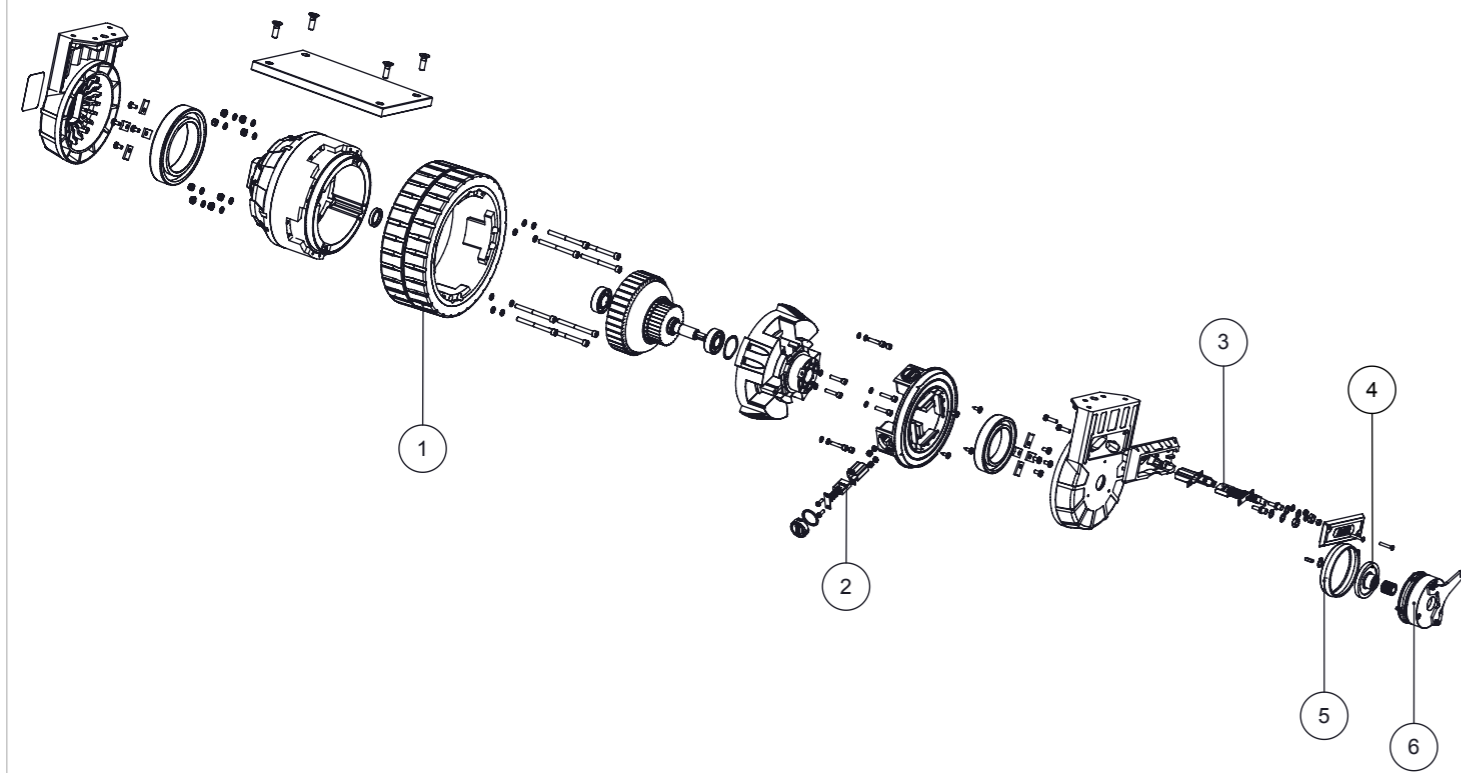

Numatic International Spare Parts

Model No: TTV678 & TRO650 Motor Wheel & Brake Assembly

234604
DRAWING: EXP-1032 ISS:A03
28/03/2014

NB: FOR WIRING SEE DRAWING: WD-0359, DRW-15631, DRW-13416, DRW-14741

Numatic International Spare Parts

Model No: TTV678 & TRO650 Motor Wheel & Brake Assembly

POS:	ITEM NO:	DESCRIPTION:	COMMENTS:
1	208145	WHEEL	
2	208146	ARMATURE BRUSH	
3	208147	MOTOR BRUSH	
4	208148	FRICTION DISC	
5	208149	RUBBER GASKET	
6	321506	MODIFIED ELECTRONICALLY RELEASED BRAKE C/W PINION & SCREWS	