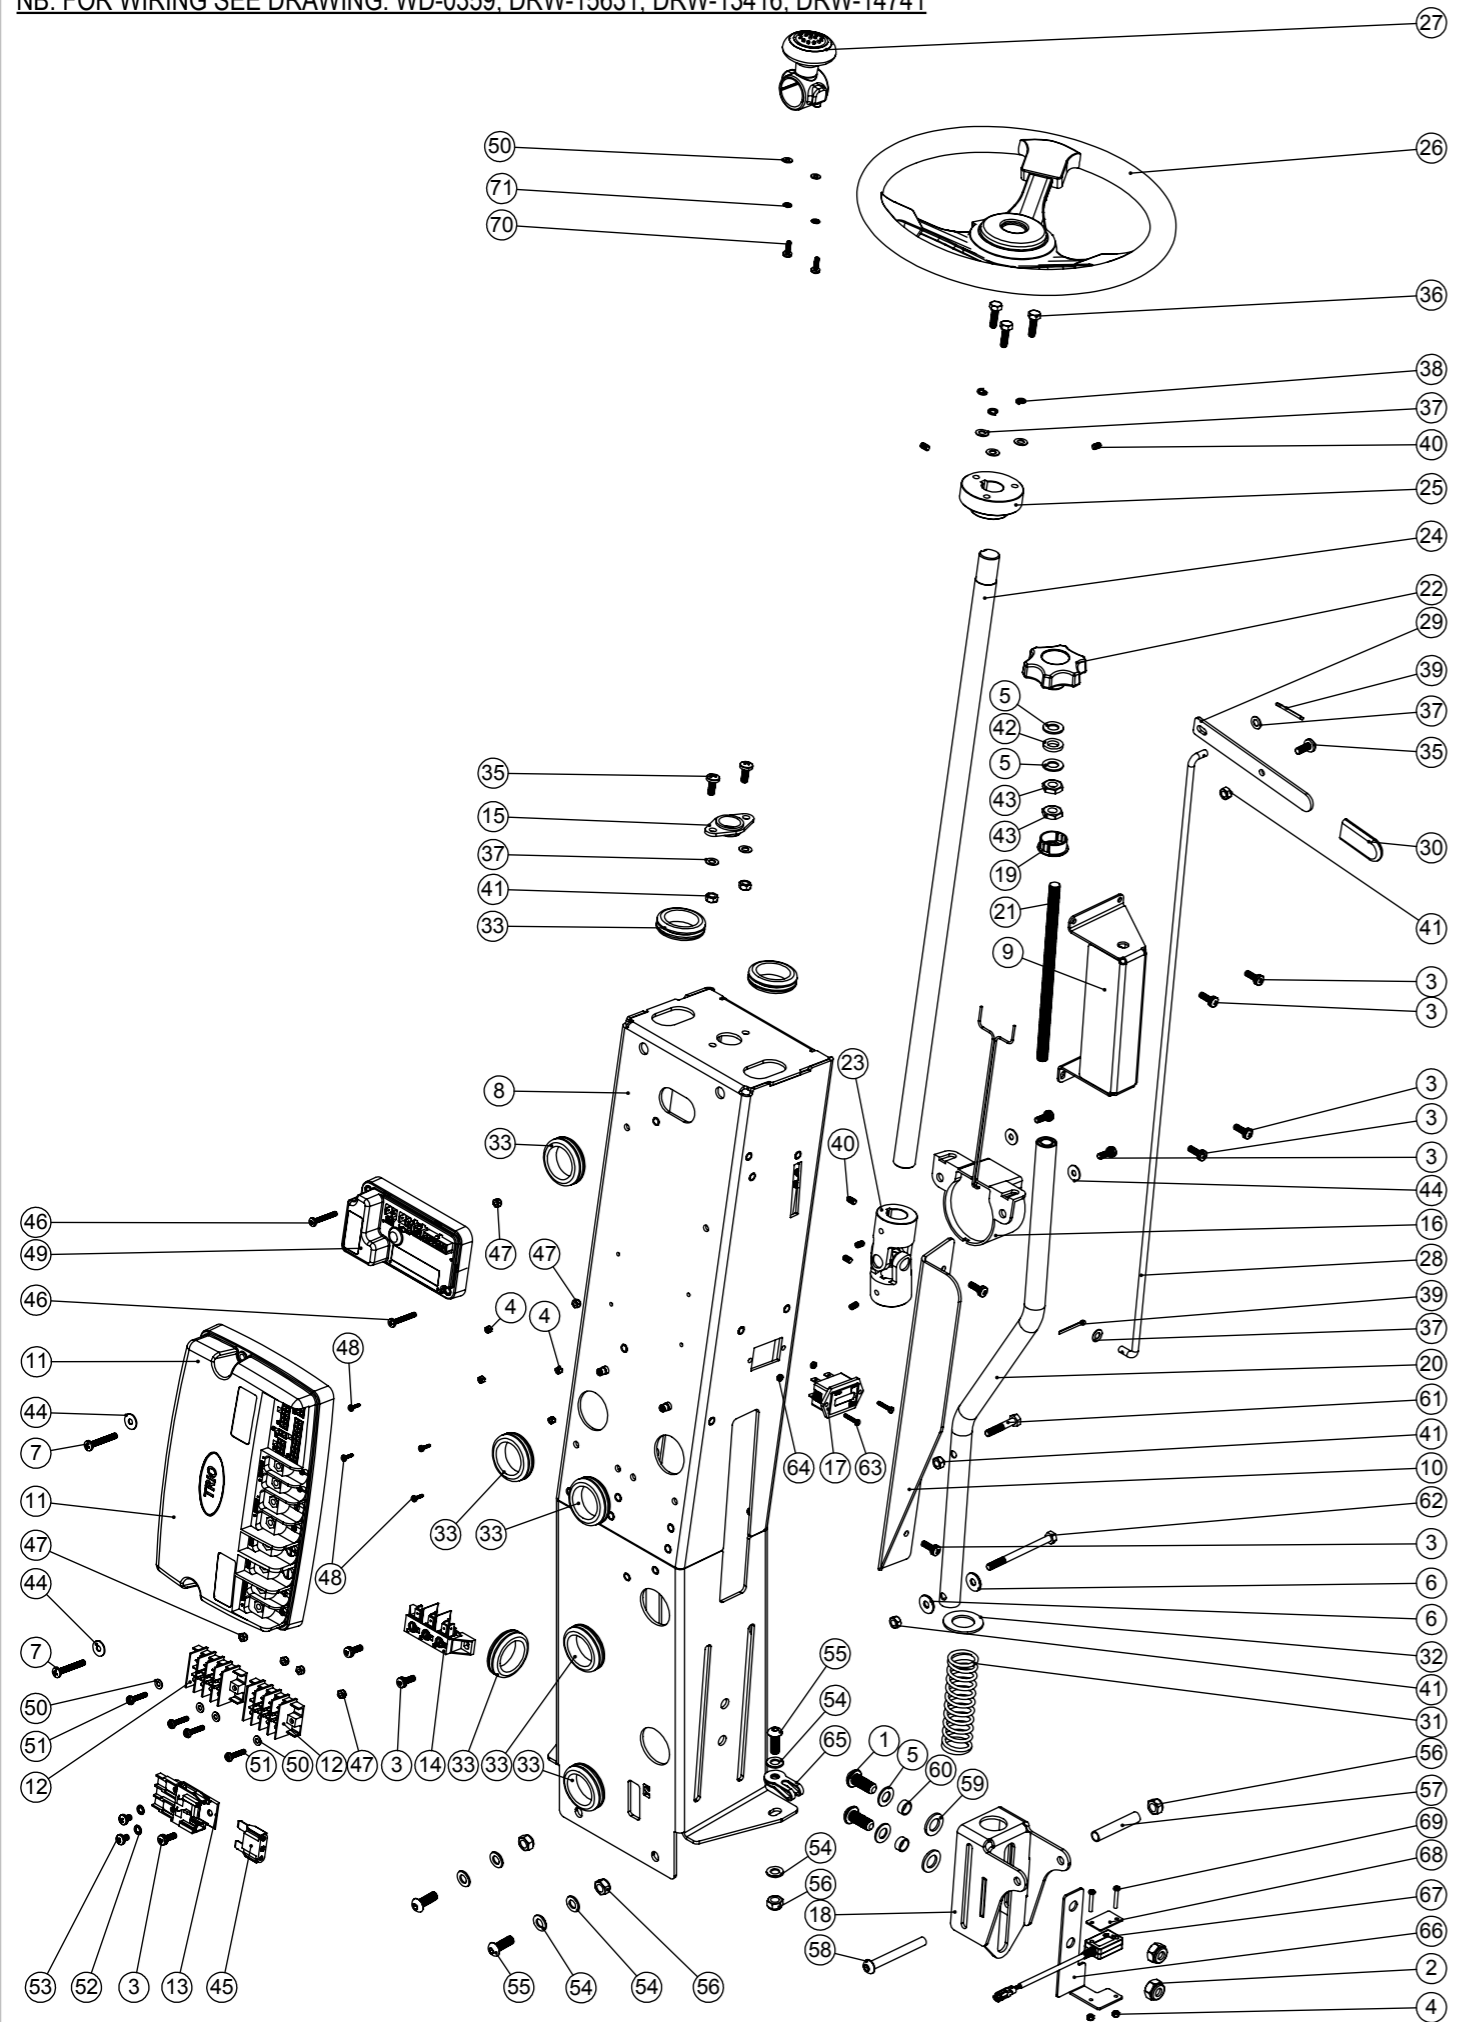

# Numatic International Spare Parts

**Model No:** TTV678 & TRO650 STEERING COLUMN ASSEMBLY  
EXPLODED DRAWING

Internal Code: 905587  
DRAWING: DRW-24947 ISS:A13  
21/03/2018

NB: FOR WIRING SEE DRAWING: WD-0359, DRW-15631, DRW-13416, DRW-14741