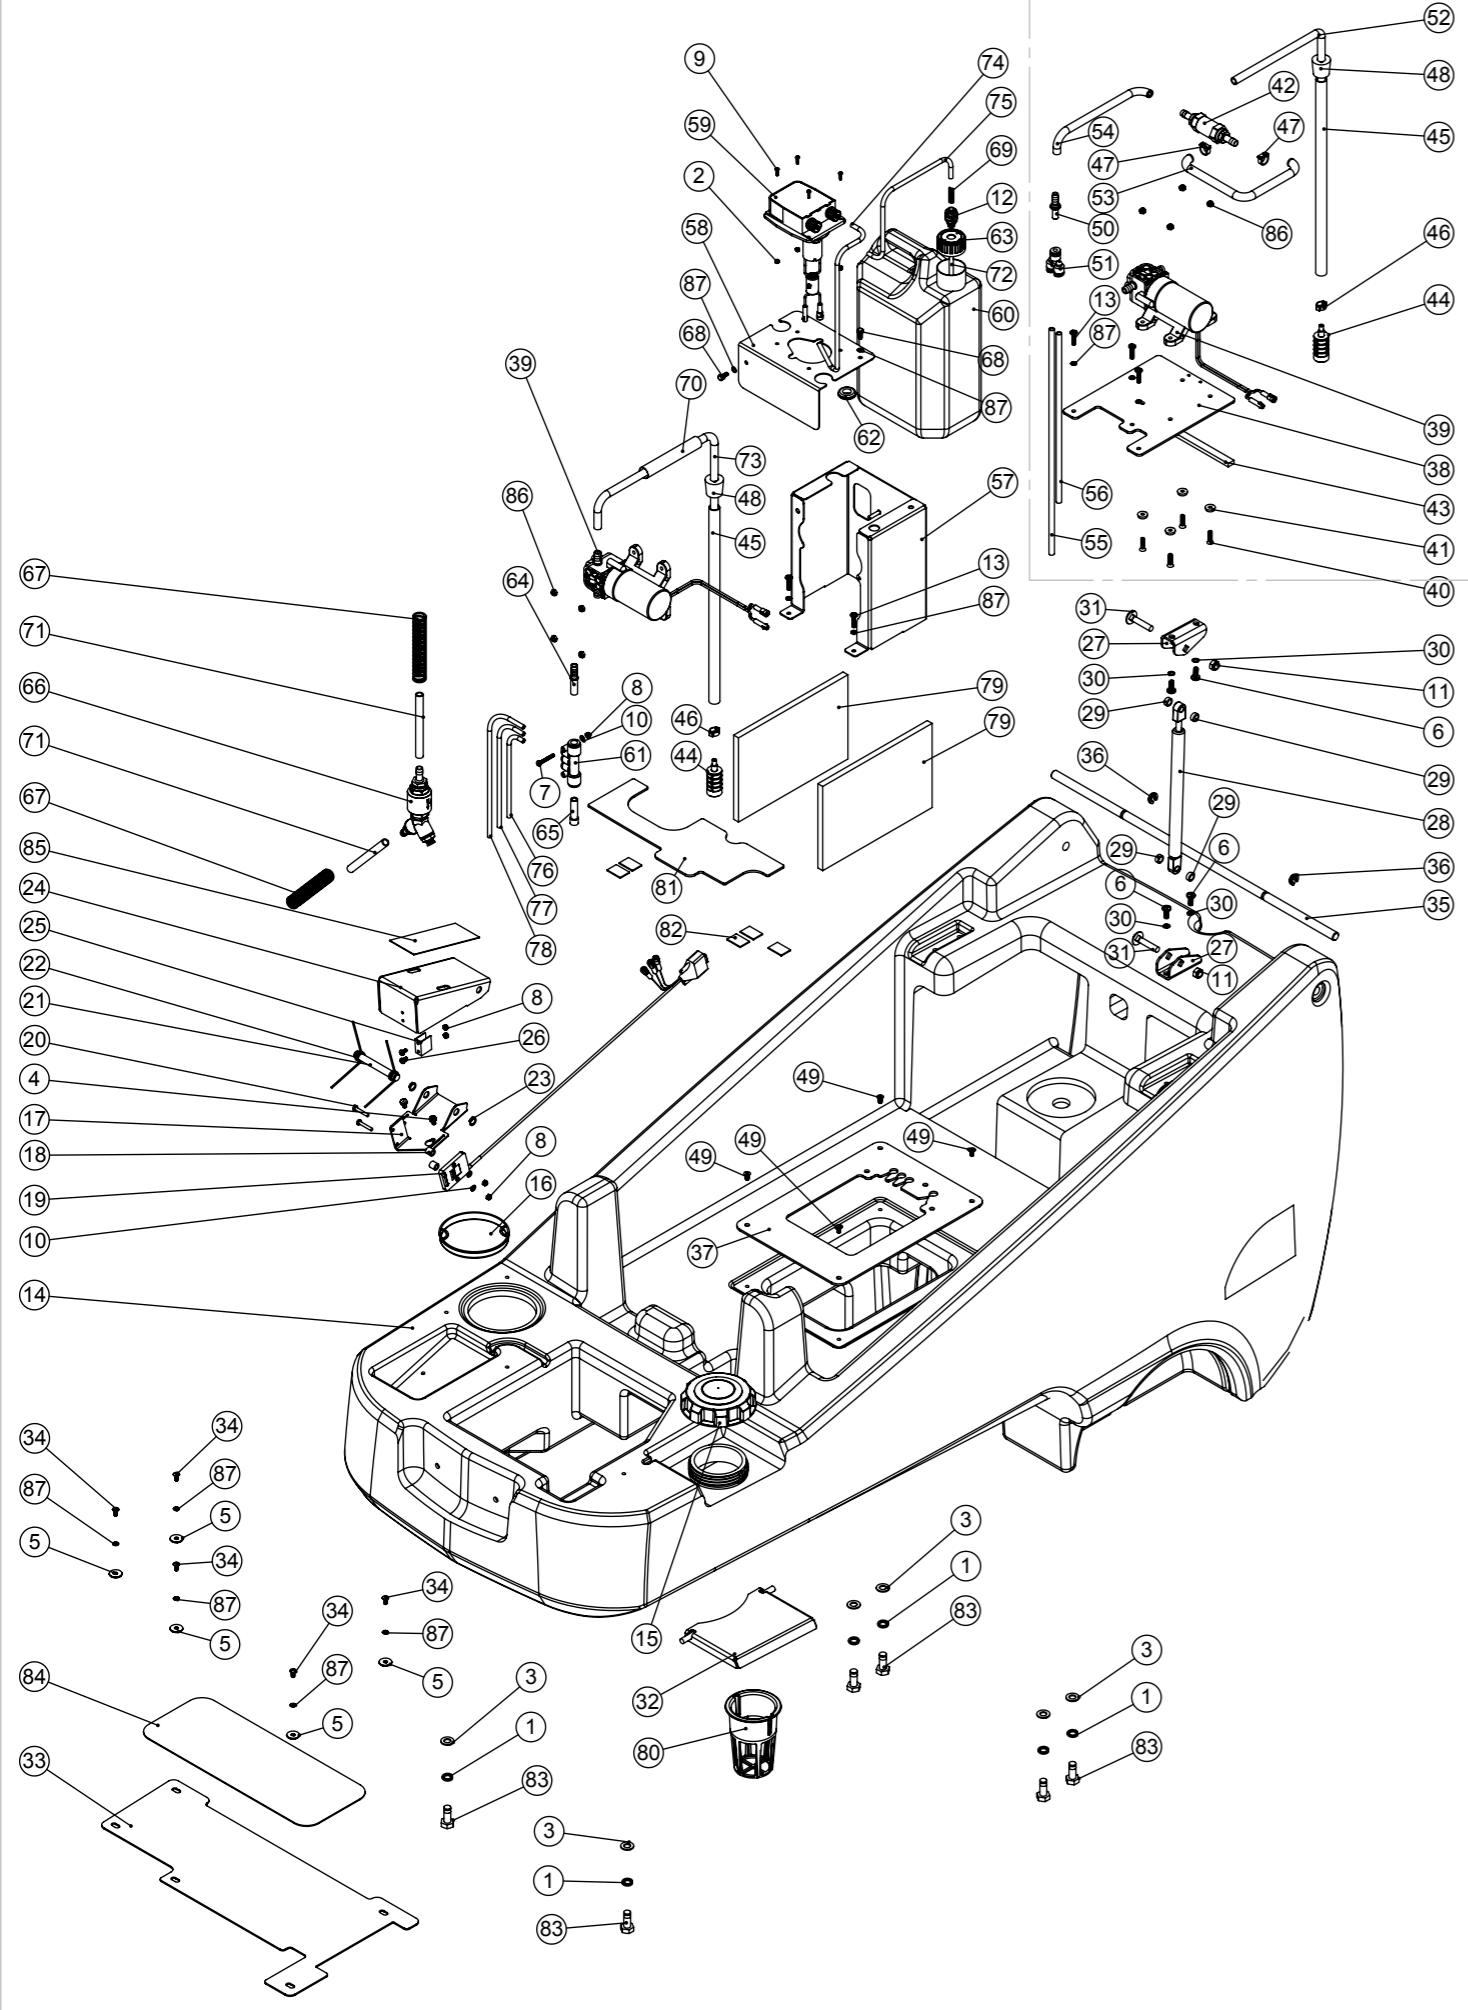

# Numatic International Spare Parts

**Model No:** TTV678/300 & TRO650 BOTTOM TANK / PUMP / PEDAL ASSEMBLY EXPLODED DRAWING

NB: FOR WIRING SEE DRAWING: WD-0359, DRW-15631, DRW-13416, DRW-14741

Internal Code: 905579  
 DRAWING: DRW-24896 ISS:A05  
 PRO 16/10/2017