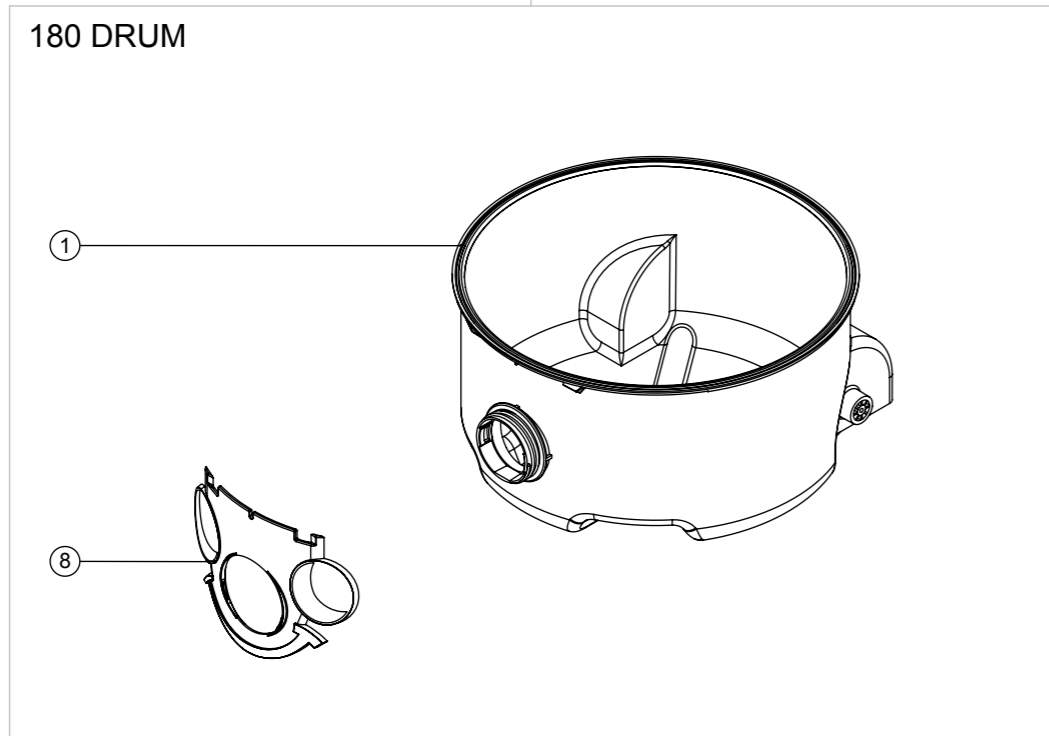

Numatic International Spare Parts

Model No: DRUM STYLE 1 - EXPLODED DIAGRAM

NA
DRAWING: DRW-15614 ISS:A01
23/12/2014

Numatic International Spare Parts

Model No: DRUM STYLE 1 - EXPLODED DIAGRAM

ITEM:	PART No:	Description	QTY.	COMMENTS:
1	-	180 PARALLEL DRUM	1	CONTACT NUMATIC FOR DETAILS
2	227640	2 SHOT WHEEL ASSEMBLY	2	
3	227868	WHEEL HUB FOR 2 SHOT WHEEL	2	
4	219105	No8 X 5/8 INCH LONG POZI PAN PLASTITE SCREW	2	
5	-	WHEEL TRIM	2	CONTACT NUMATIC FOR DETAILS
6	204000	40MM PU-TYRED BLACK TWIN WHEEL CASTOR	2	
7	237119	FRONT FIT BAG CONNECTOR	1	
8	-	PARALLEL SNAP FIT FACE PRINTED	1	CONTACT NUMATIC FOR DETAILS
9	-	200 DRUM	1	CONTACT NUMATIC FOR DETAILS
10	-	HENRY SNAP FIT FACE	1	CONTACT NUMATIC FOR DETAILS
11	237578	Wand Dock (Eco)	1	