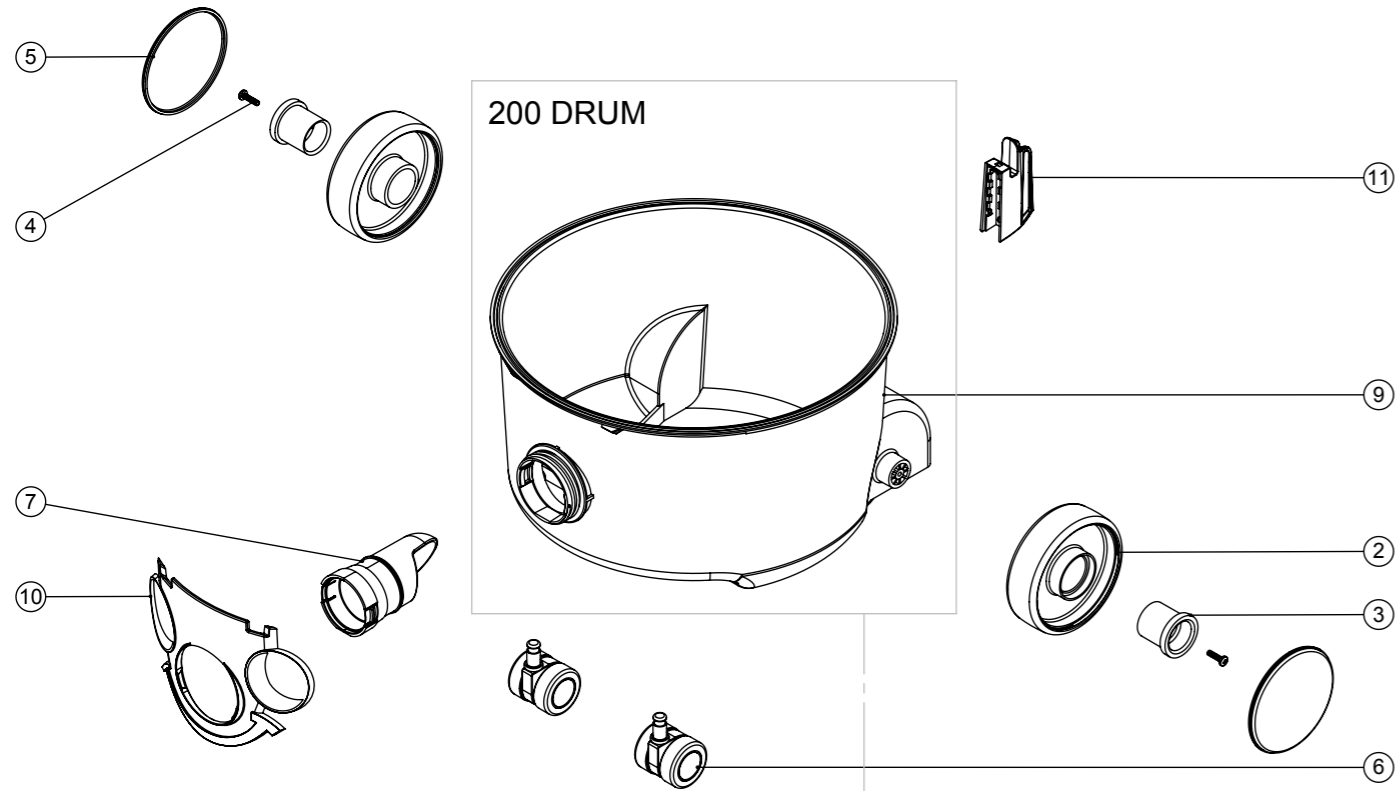

Numatic International Spare Parts

Model No: DRUM STYLE 1 - EXPLODED DIAGRAM

NA
DRAWING: DRW-15614 ISS:A01
23/12/2014

Numatic International Spare Parts

Model No: DRUM STYLE 1 - EXPLODED DIAGRAM

ITEM:	PART No:	Description	QTY.	COMMENTS:
1	-	180 PARALLEL DRUM	1	CONTACT NUMATIC FOR DETAILS
2	227640	2 SHOT WHEEL ASSEMBLY	2	
3	227868	WHEEL HUB FOR 2 SHOT WHEEL	2	
4	219105	No8 X 5/8 INCH LONG POZI PAN PLASTITE SCREW	2	
5	-	WHEEL TRIM	2	CONTACT NUMATIC FOR DETAILS
6	204000	40MM PU-TYRED BLACK TWIN WHEEL CASTOR	2	
7	237119	FRONT FIT BAG CONNECTOR	1	
8	-	PARALLEL SNAP FIT FACE PRINTED	1	CONTACT NUMATIC FOR DETAILS
9	-	200 DRUM	1	CONTACT NUMATIC FOR DETAILS
10	-	HENRY SNAP FIT FACE	1	CONTACT NUMATIC FOR DETAILS
11	237578	Wand Dock (Eco)	1	