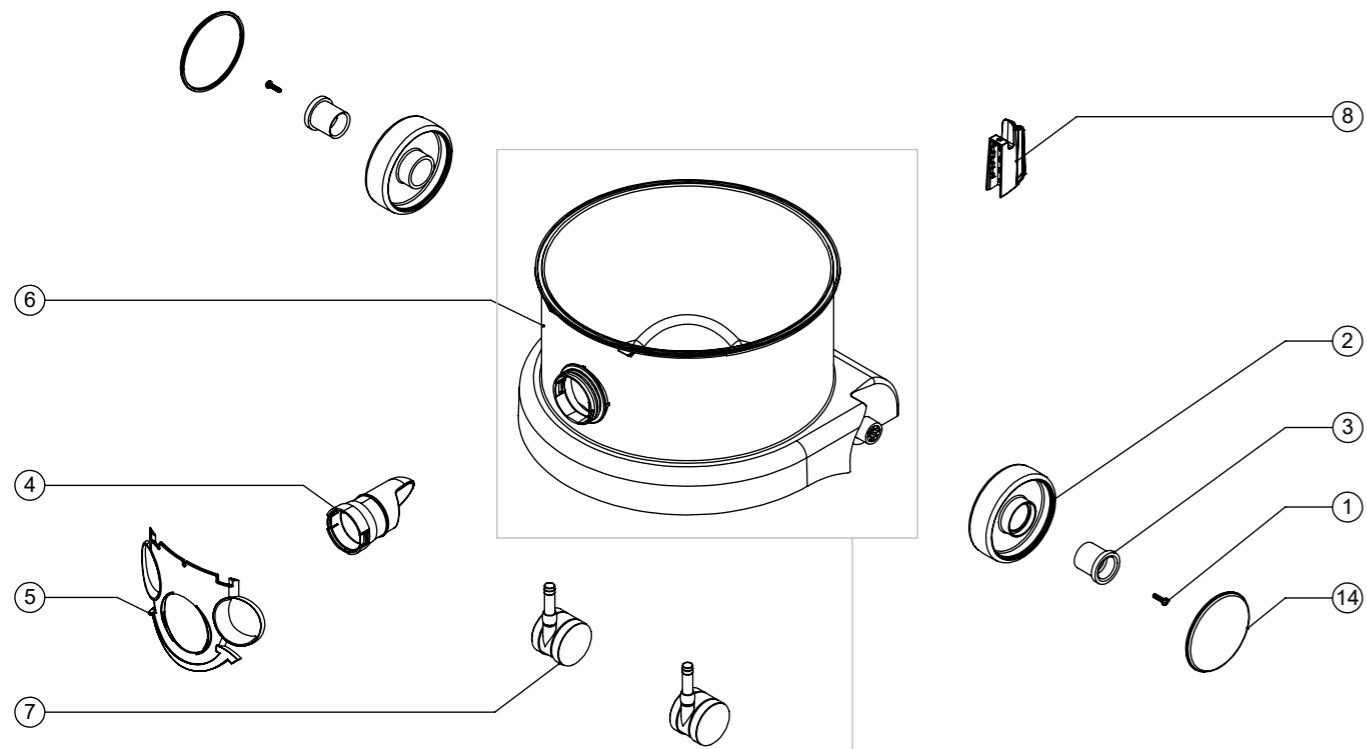

Numatic International Spare Parts

Model No: DRUM STYLE 2 - PLASTIC 240 EXPLODED

N/A
DRAWING: DRW-18694 ISS:A05
21/12/2015

METAL TOGGLES AND BLANKING CAP

Numatic International Spare Parts

Model No: DRUM STYLE 2 - PLASTIC 240 EXPLODED

ITEM:	PART No:	Description	QTY.	COMMENTS:
1	219105	No8 X 5/8 INCH LONG POZI PAN PLASTITE SCREW	2	
2	227640	2 SHOT WHEEL ASSEMBLY	2	
3	227868	WHEEL HUB FOR 2 SHOT WHEEL	2	
4	237119	FRONT FIT BAG CONNECTOR	1	
5	N/A	PARALLEL SNAP FIT FACE PRINTED	1	CONTACT NUMATIC FOR DETAILS
6	-	200 DRUM (NO PADS)	1	CONTACT NUMATIC FOR DETAILS
	-	DRUM STYLE 2 - PUNCHED WITH SIDE TOGGLES	1	
	-	DRUM STYLE 2 - PUNCHED WITH SIDE TOGGLES & FRONT CAP HOLE	1	
7	204067	50MM BLACK TWIN CASTOR	2	
8	237578	Wand Dock (Eco)	1	
9	206038	TOGGLE 22-1049 (Zinc plate finish)	2	
10	219335	AVDEL RIVET	-	
11	206363	BLANKING CAP	1	
12	303037	BLANKING CAP FIXING WIRE	1	
13	219301	No6 X 3/8 INCH LONG POZI PAN SELF TAP SCREW	1	
14	227687	WHEEL TRIM	2	