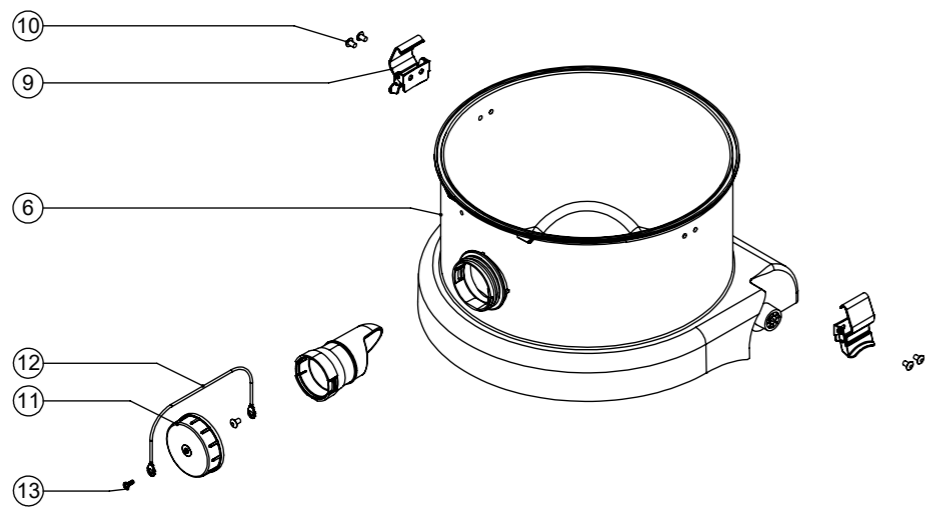

Numatic International Spare Parts

Model No: DRUM STYLE 2 - PLASTIC 240 EXPLODED

N/A
DRAWING: DRW-18694 ISS:A05
21/12/2015

METAL TOGGLES AND BLANKING CAP

Numatic International Spare Parts

Model No: DRUM STYLE 2 - PLASTIC 240 EXPLODED

ITEM:	PART No:	Description	QTY.	COMMENTS:
1	219105	No8 X 5/8 INCH LONG POZI PAN PLASTITE SCREW	2	
2	227640	2 SHOT WHEEL ASSEMBLY	2	
3	227868	WHEEL HUB FOR 2 SHOT WHEEL	2	
4	237119	FRONT FIT BAG CONNECTOR	1	
5	N/A	PARALLEL SNAP FIT FACE PRINTED	1	CONTACT NUMATIC FOR DETAILS
6	-	200 DRUM (NO PADS)	1	CONTACT NUMATIC FOR DETAILS
	-	DRUM STYLE 2 - PUNCHED WITH SIDE TOGGLES	1	
	-	DRUM STYLE 2 - PUNCHED WITH SIDE TOGGLES & FRONT CAP HOLE	1	
7	204067	50MM BLACK TWIN CASTOR	2	
8	237578	Wand Dock (Eco)	1	
9	206038	TOGGLE 22-1049 (Zinc plate finish)	2	
10	219335	AVDEL RIVET	-	
11	206363	BLANKING CAP	1	
12	303037	BLANKING CAP FIXING WIRE	1	
13	219301	No6 X 3/8 INCH LONG POZI PAN SELF TAP SCREW	1	
14	227687	WHEEL TRIM	2	