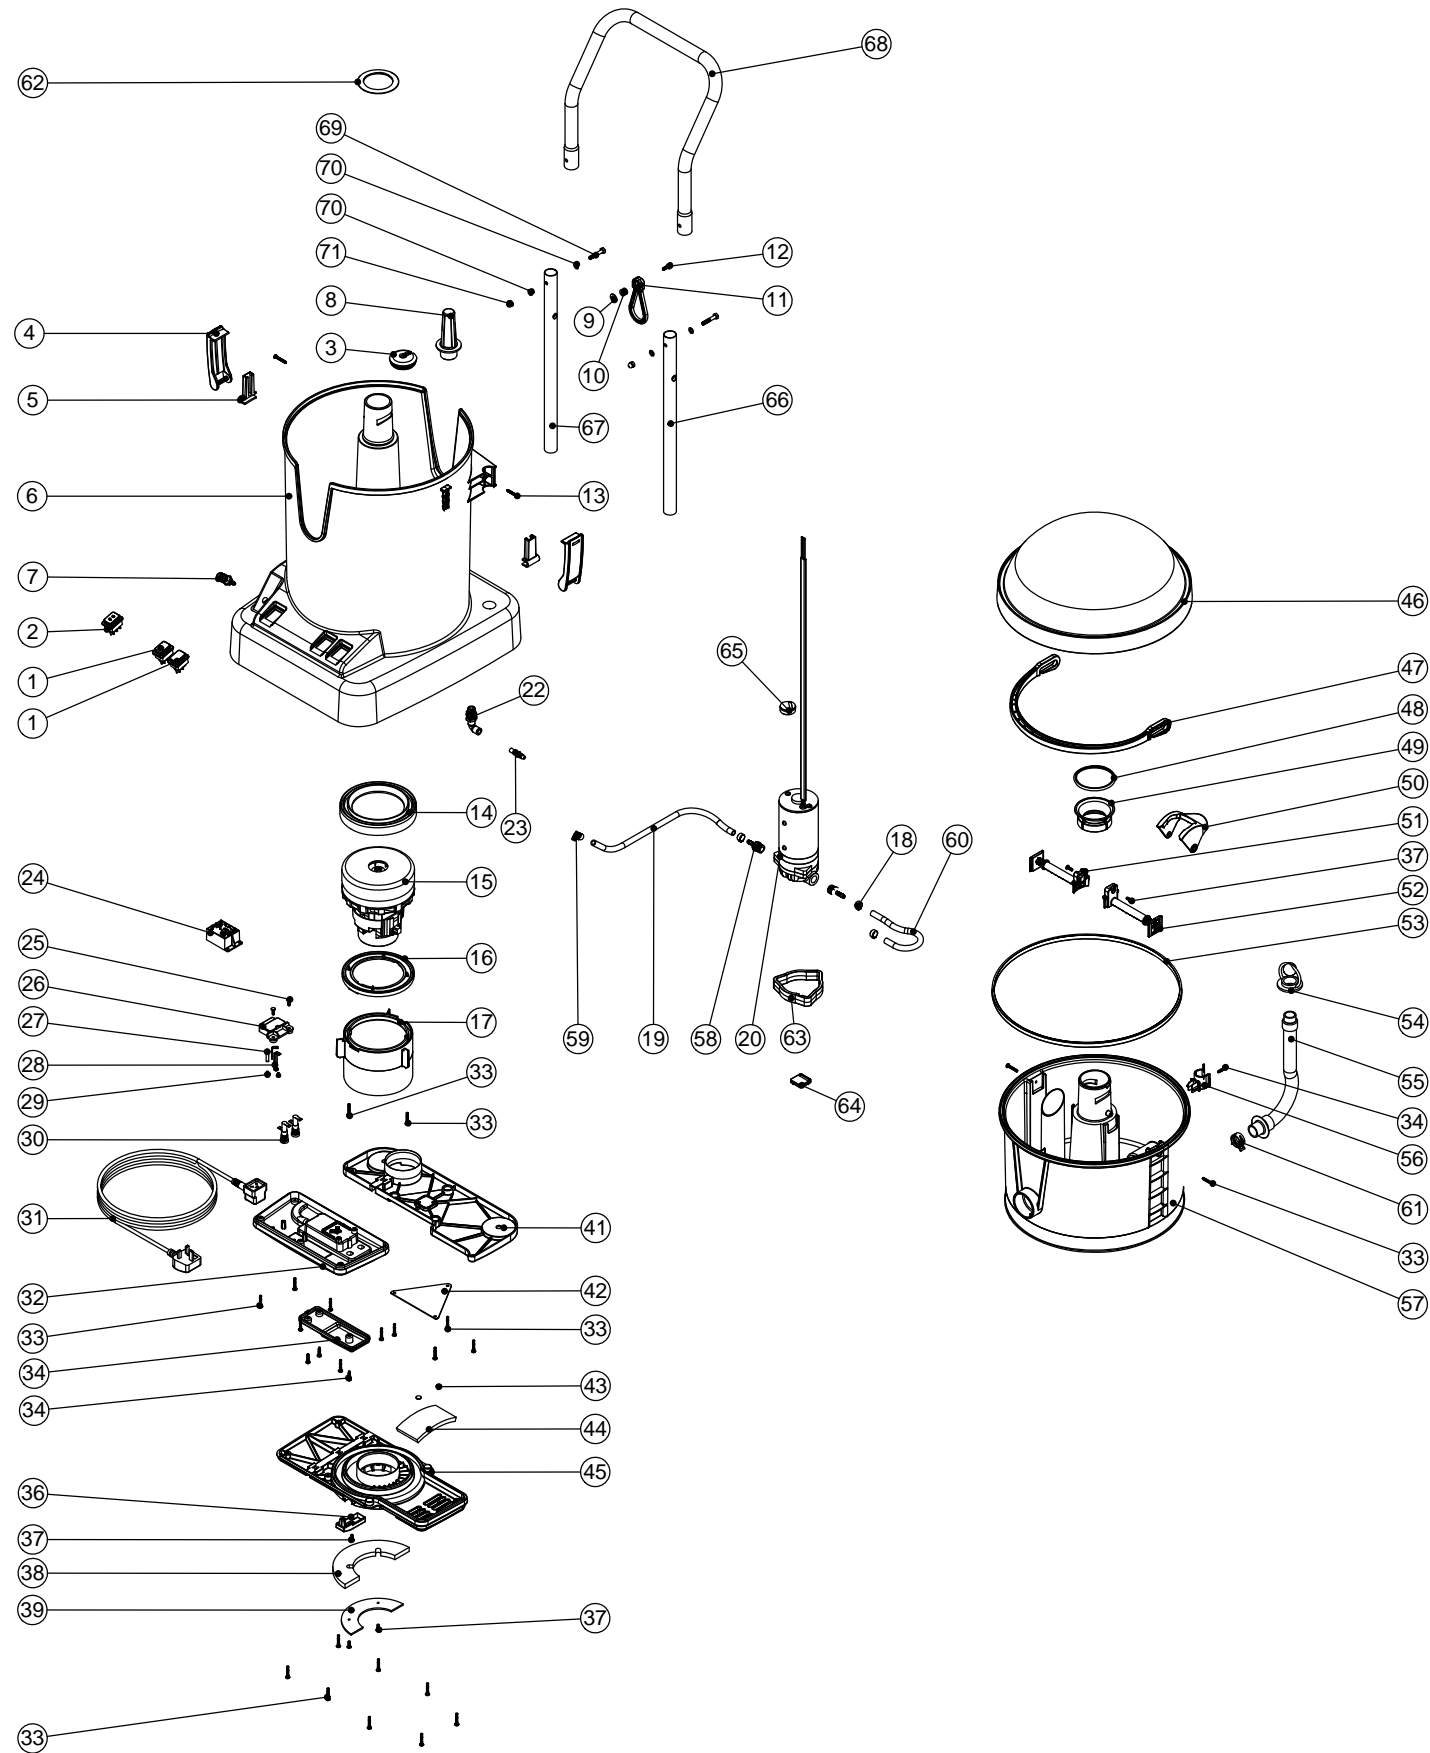

Numatic International Spare Parts

Model No: CLEANTEC HILO 15 GENERAL ASSEMBLY

234825
DRAWING: DRW-6608 ISS:A01
11/07/2011

NB: FOR WIRING SEE DRAWING: DRW-9729

Numatic International Spare Parts

Model No: CLEANTEC HILO 15 GENERAL ASSEMBLY