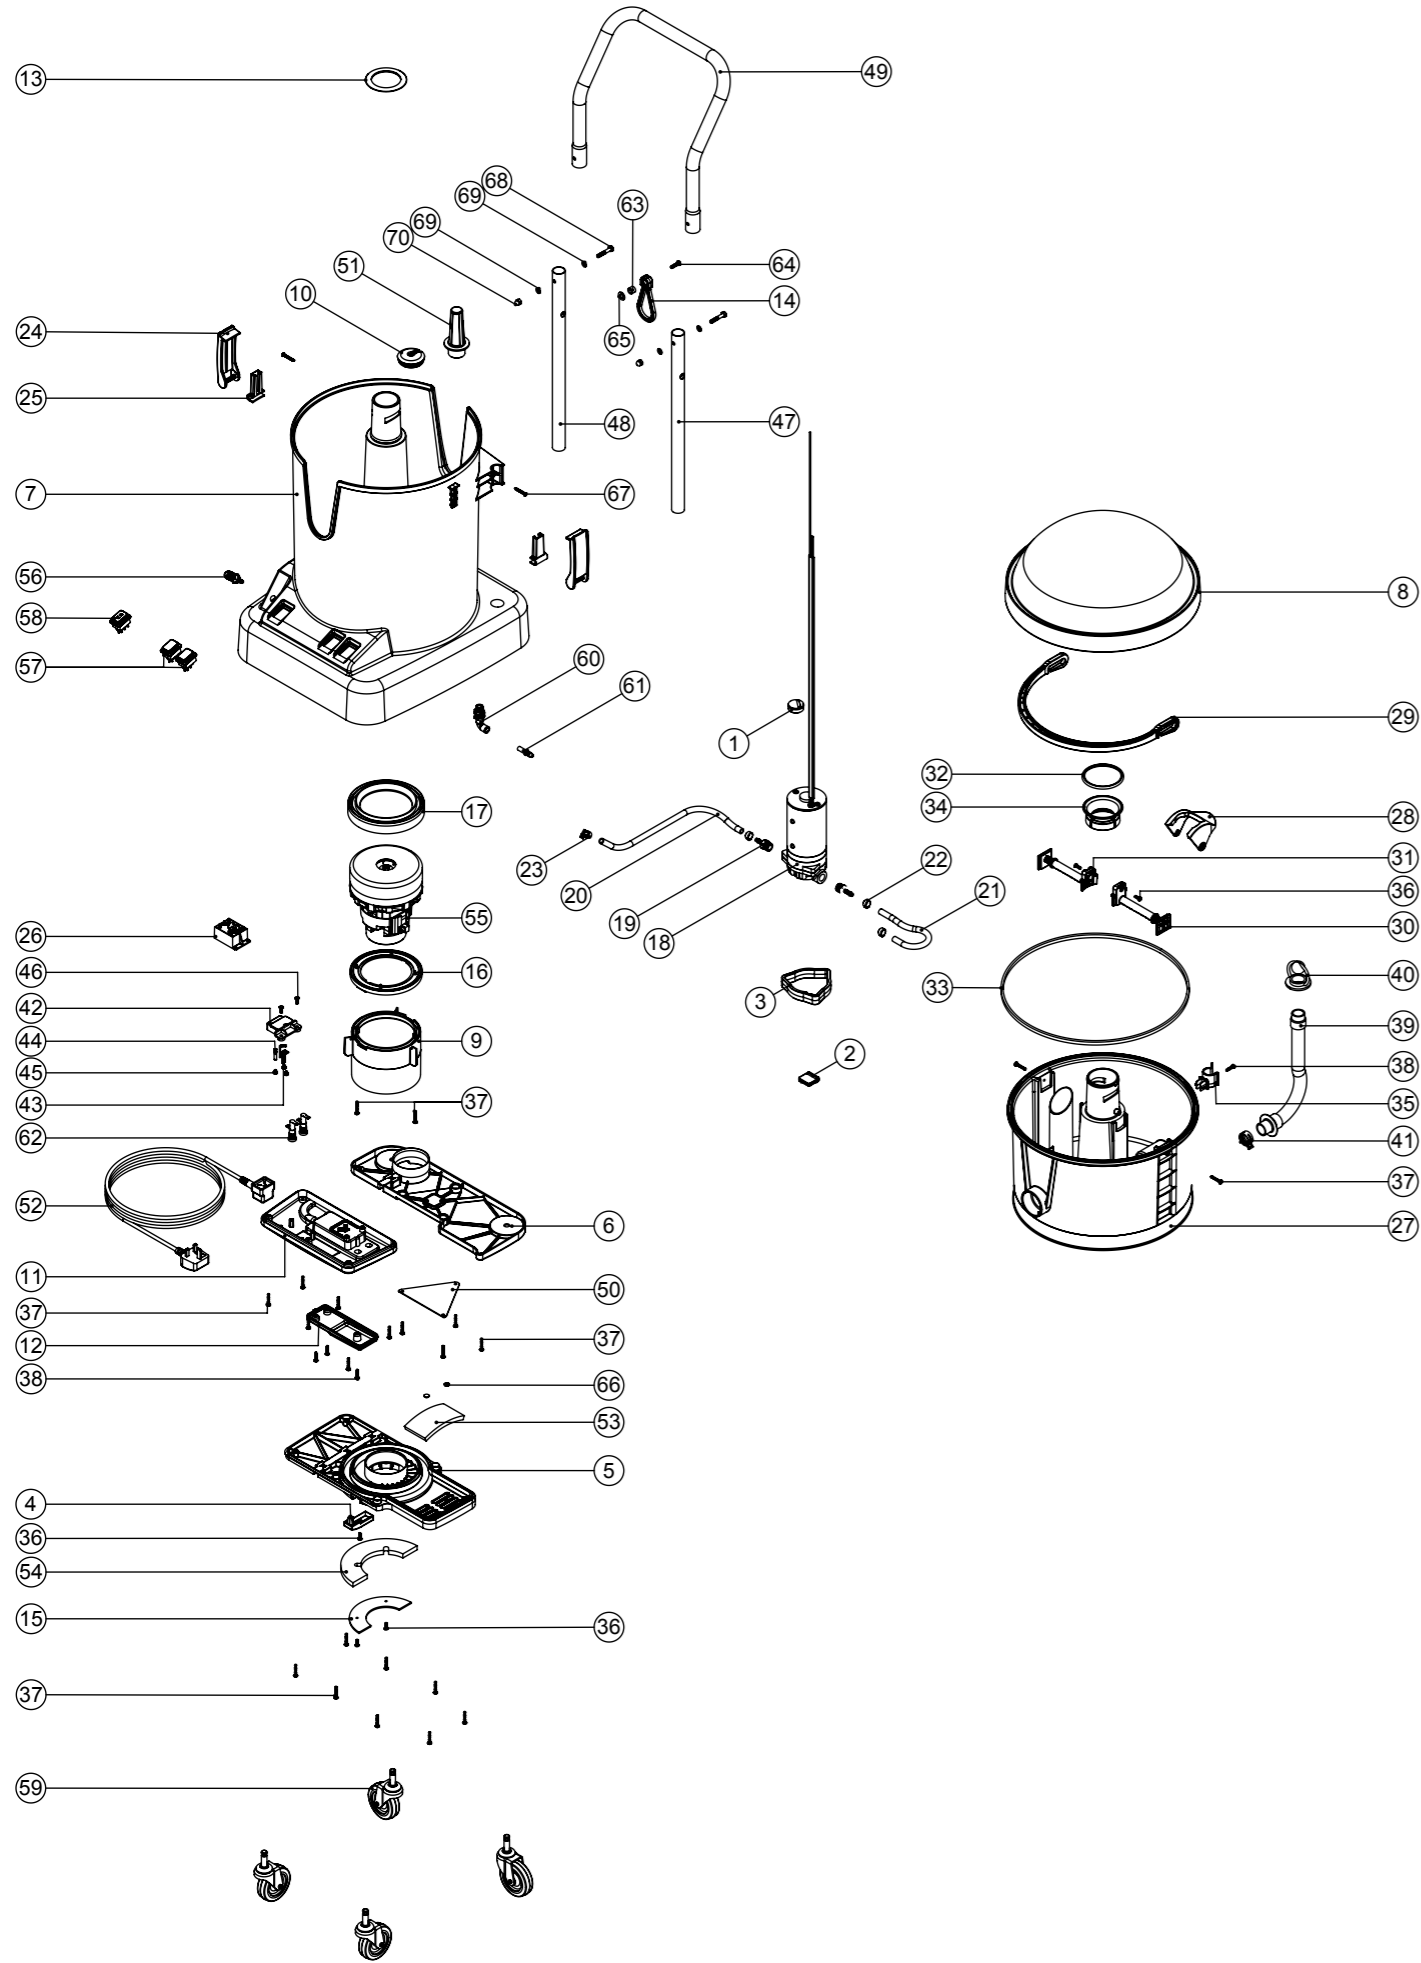

Numatic International Spare Parts

Model No: CLEANTEC HILO 15 GENERAL ASSEMBLY

NB: FOR WIRING SEE DRAWING: DRW-9729

234825
DRAWING: DRW-6608 ISS:A04
05/05/2015

Numatic International Spare Parts

Model No: CLEANTEC HILO 15 GENERAL ASSEMBLY