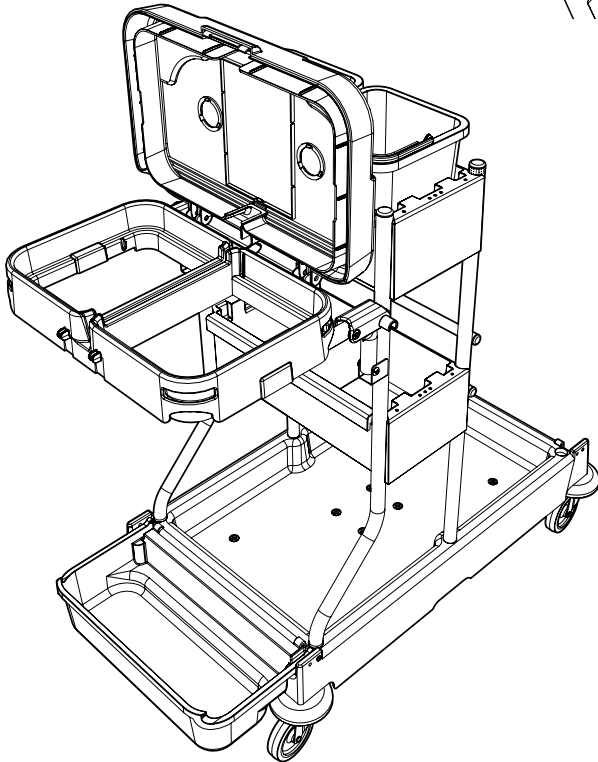

219602
No6 X 1 INCH

X 2