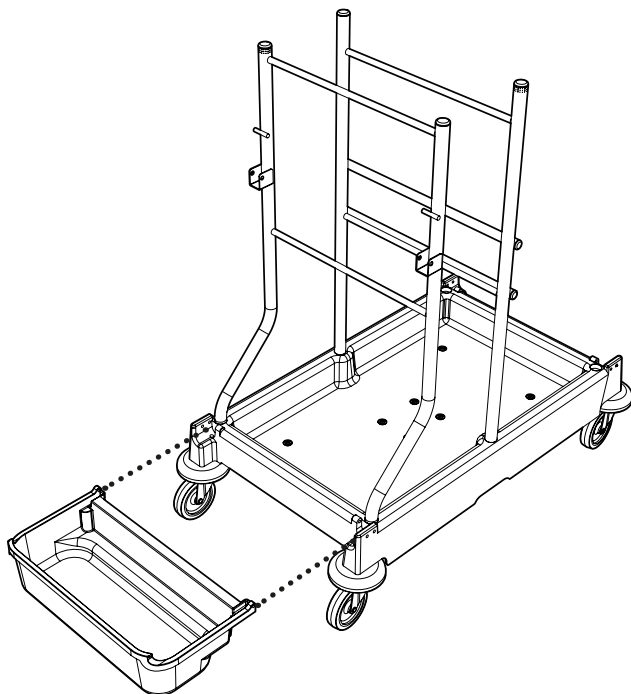

227479

X 4

204062
4" Castor

X 4