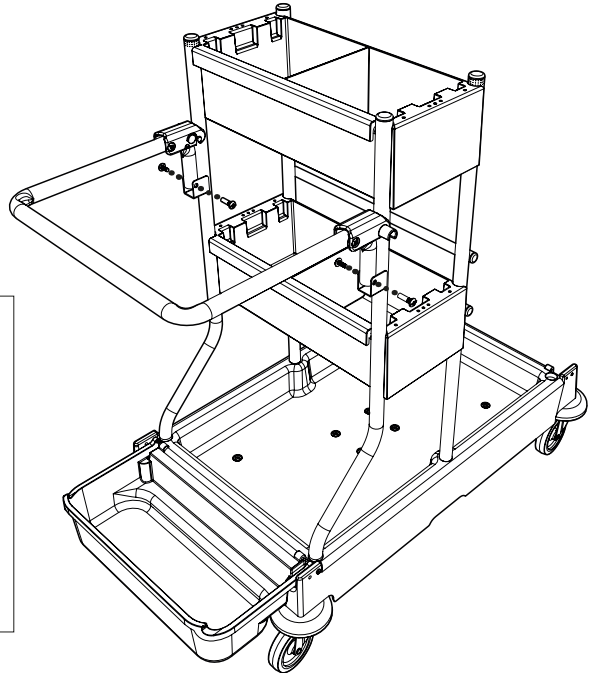

219802
M6 Screw & sleeve

X 2