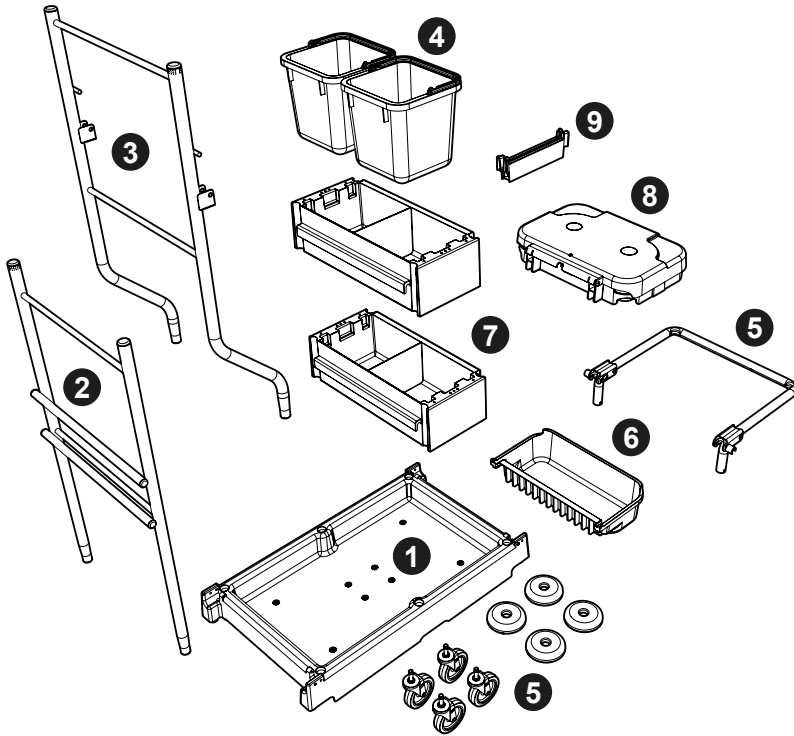

ServoMatic SM-1415

Trolley Assembly

0.45 HR

Item	Description	Qty
1	Trolley base	1
2	Front upright frame assembly	1
3	Rear upright frame	1
4	6ltr Bucket	2
5	Lid support frame assembly	1
6	Bag support tray	1
7	Clip on half tray	2
8	3 piece lid set	1
9	Lid divider	1

219555
M8 25mm Socket Bolt

219057
M5 X 25

219554
Allen Key

204062
4" Castor
204113
5" Castor

221154
M8

219802
M6 Screw & sleeve

219602
No6 X 1 INCH

227479
Buffer

219057
M5 X 25

219802
M6 Screw & sleeve

X 2

219602
No6 X 1 INCH

X 2

ServoMatic SM-1415