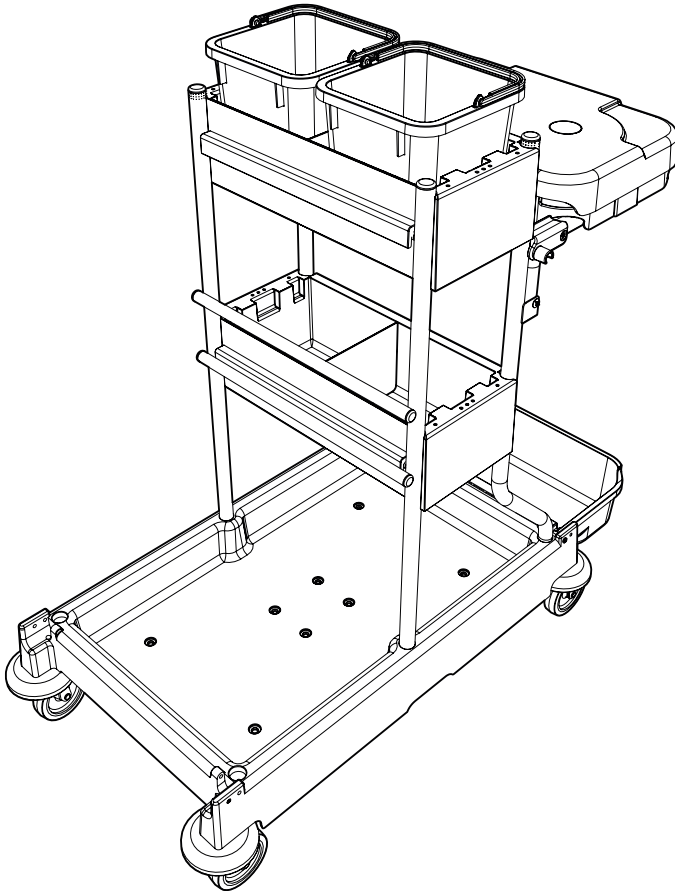

ServoMatic SM-1415

Trolley Assembly

0.45 HR

Item	Description	Qty
1	Trolley base	1
2	Front upright frame assembly	1
3	Rear upright frame	1
4	6ltr Bucket	2
5	Lid support frame assembly	1
6	Bag support tray	1
7	Clip on half tray	2
8	3 piece lid set	1
9	Lid divider	1

219555
M8 25mm Socket Bolt

219057
M5 X 25

219554
Allen Key

204062
4" Castor
204113
5" Castor

221154
M8

219802
M6 Screw & sleeve

219602
No6 X 1 INCH

227479
Buffer