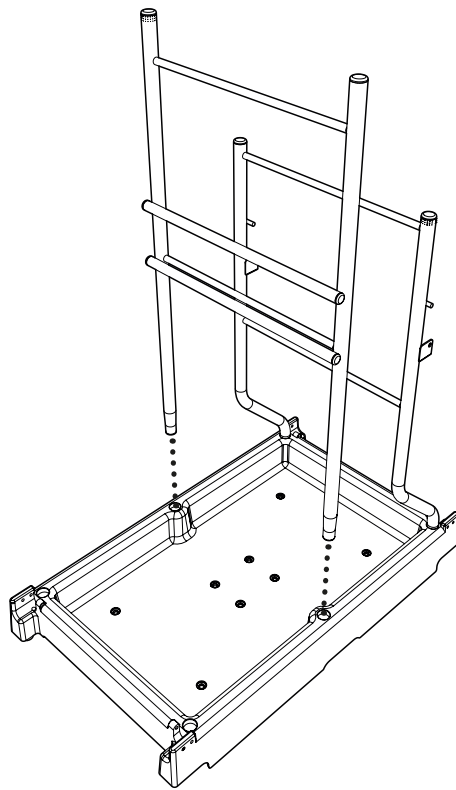

ServoMatic SM-1415

Trolley Assembly

0.45 HR

Item	Description	Qty
1	Trolley base	1
2	Front upright frame assembly	1
3	Rear upright frame	1
4	6ltr Bucket	2
5	Lid support frame assembly	1
6	Bag support tray	1
7	Clip on half tray	2
8	3 piece lid set	1
9	Lid divider	1

219555
M8 25mm Socket Bolt

219057
M5 X 25

219554
Allen Key

204062
4" Castor
204113
5" Castor

221154
M8

219802
M6 Screw & sleeve

219602
No6 X 1 INCH

227479
Buffer

219555
M8 25mm Socket Bolt

X 4

221154
M8

X 4

227479

X 4

204062
4" Castor

X 4

219057
M5 X 25

219802
M6 Screw & sleeve

X 2

219602
No6 X 1 INCH

X 2

ServoMatic SM-1415