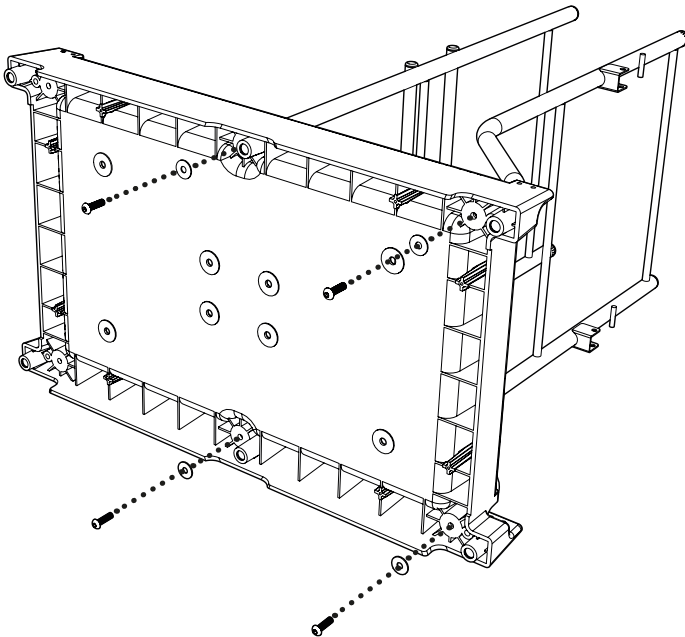

219555
M8 25mm Socket Bolt

X 4

221154
M8

X 4