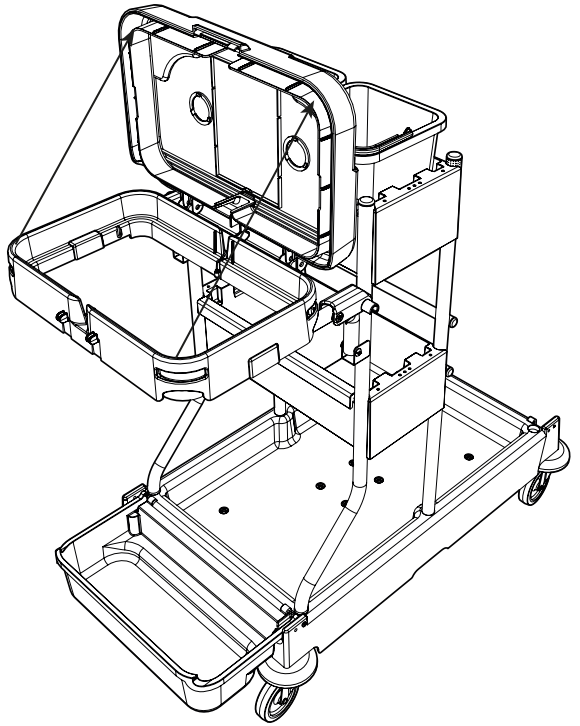

ServoMatic SM-1415

Trolley Assembly

0.45 HR

Item	Description	Qty
1	Trolley base	1
2	Front upright frame assembly	1
3	Rear upright frame	1
4	6ltr Bucket	2
5	Lid support frame assembly	1
6	Bag support tray	1
7	Clip on half tray	2
8	3 piece lid set	1
9	Lid divider	1

219057
M5 X 25

219802
M6 Screw & sleeve

X 2

219602
No6 X 1 INCH

X 2

ServoMatic SM-1415