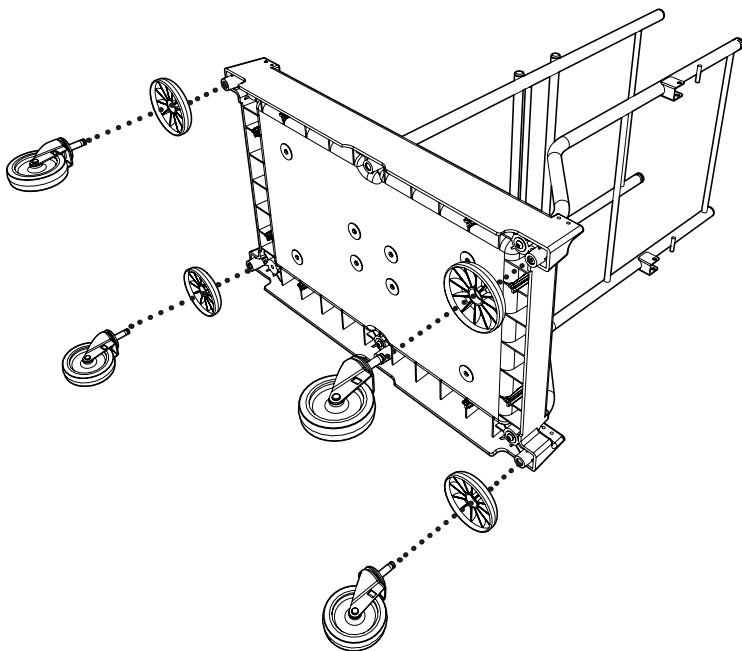

227479

X 4

204062
4" Castor

X 4