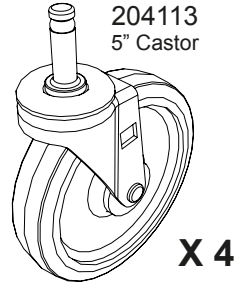

ServoMatic SM-1415

Trolley Assembly

0.45 HR

Item	Description	Qty
1	Trolley base	1
2	Front upright frame assembly	1
3	Rear upright frame	1
4	6ltr Bucket	2
5	Lid support frame assembly	1
6	Bag support tray	1
7	Clip on half tray	2
8	3 piece lid set	1
9	Lid divider	1

219555
M8 25mm Socket Bolt

219057
M5 X 25

219554
Allen Key

204062
4" Castor
204113
5" Castor

221154
M8

219802
M6 Screw & sleeve

219602
No6 X 1 INCH

227479
Buffer

219555
M8 25mm Socket Bolt

X 4

221154
M8

X 4

227479

X 4

204062
4" Castor

X 4

219057
M5 X 25

219802
M6 Screw & sleeve

X 2

219602
No6 X 1 INCH

X 2

ServoMatic SM-1415