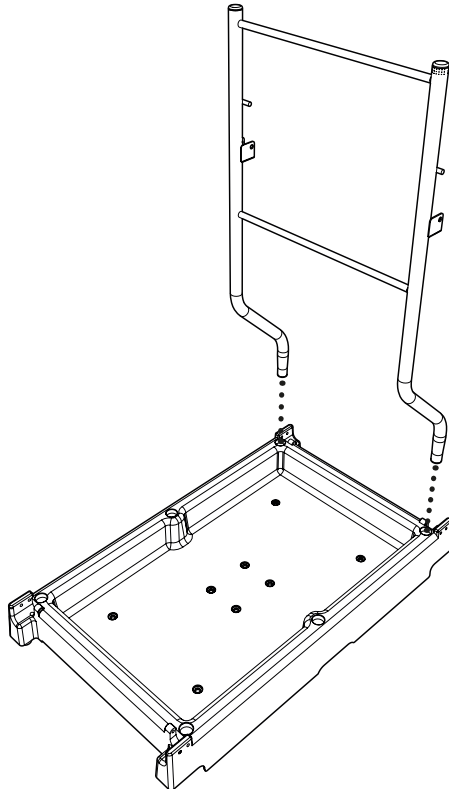

ServoMatic SM-1415

Trolley Assembly

0.45 HR

Item	Description	Qty
1	Trolley base	1
2	Front upright frame assembly	1
3	Rear upright frame	1
4	6ltr Bucket	2
5	Lid support frame assembly	1
6	Bag support tray	1
7	Clip on half tray	2
8	3 piece lid set	1
9	Lid divider	1

219555
M8 25mm Socket Bolt

219057
M5 X 25

219554
Allen Key

204062
4" Castor
204113
5" Castor

221154
M8

219802
M6 Screw & sleeve

219602
No6 X 1 INCH

227479
Buffer

219057
M5 X 25

219802
M6 Screw & sleeve

X 2

219602
No6 X 1 INCH

X 2

ServoMatic SM-1415