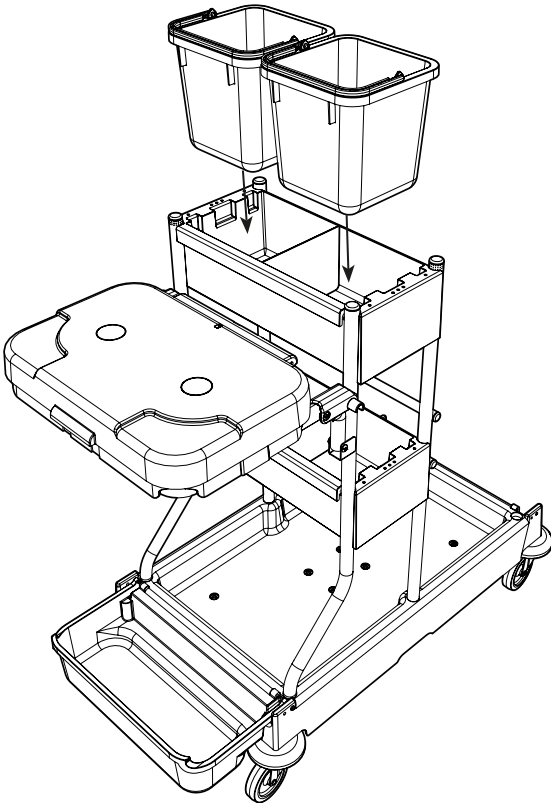

ServoMatic SM-1415

Trolley Assembly

0.45 HR

Item	Description	Qty
1	Trolley base	1
2	Front upright frame assembly	1
3	Rear upright frame	1
4	6ltr Bucket	2
5	Lid support frame assembly	1
6	Bag support tray	1
7	Clip on half tray	2
8	3 piece lid set	1
9	Lid divider	1

219057
M5 X 25

219802
M6 Screw & sleeve

X 2

219602
No6 X 1 INCH

X 2

ServoMatic SM-1415