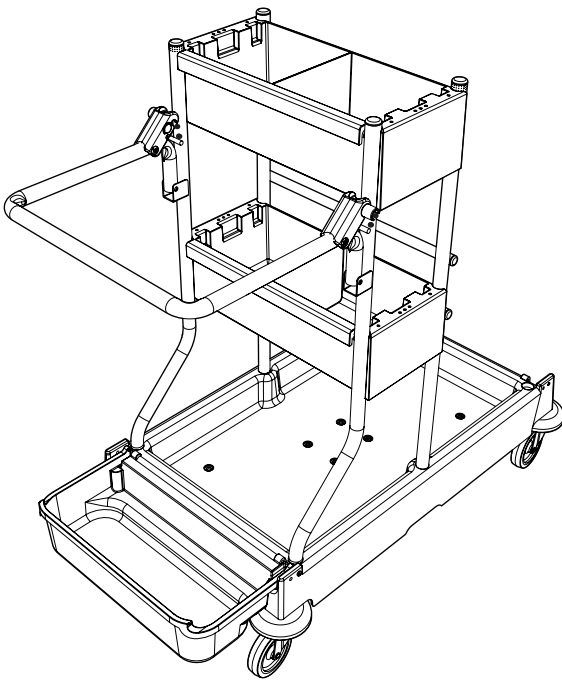

219802
M6 Screw & sleeve

X 2