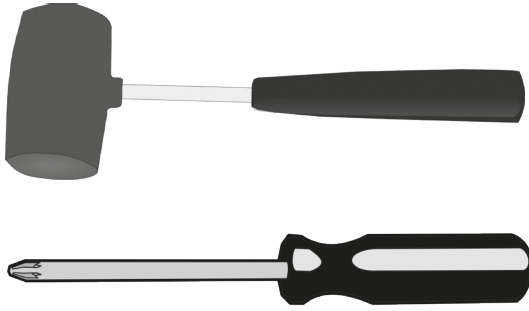

ServoMatic SM-1415

Trolley Assembly

0.45 HR

Item	Description	Qty
1	Trolley base	1
2	Front upright frame assembly	1
3	Rear upright frame	1
4	6ltr Bucket	2
5	Lid support frame assembly	1
6	Bag support tray	1
7	Clip on half tray	2
8	3 piece lid set	1
9	Lid divider	1

219555
M8 25mm Socket Bolt

219057
M5 X 25

219554
Allen Key

204062
4" Castor
204113
5" Castor

221154
M8

219802
M6 Screw & sleeve

219602
No6 X 1 INCH

227479
Buffer

219555
M8 25mm Socket Bolt

X 4

221154
M8

X 4

227479

X 4

204062
4" Castor

X 4

219057
M5 X 25

219802
M6 Screw & sleeve

X 2

219602
No6 X 1 INCH

X 2

ServoMatic SM-1415