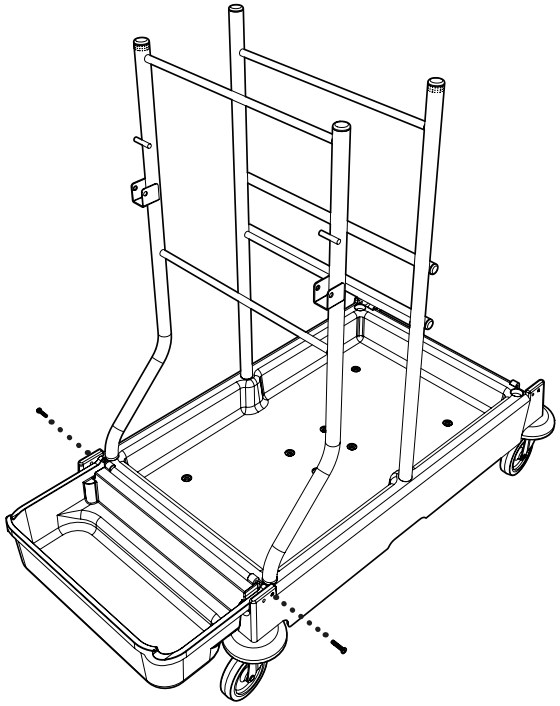

219057
M5 X 25