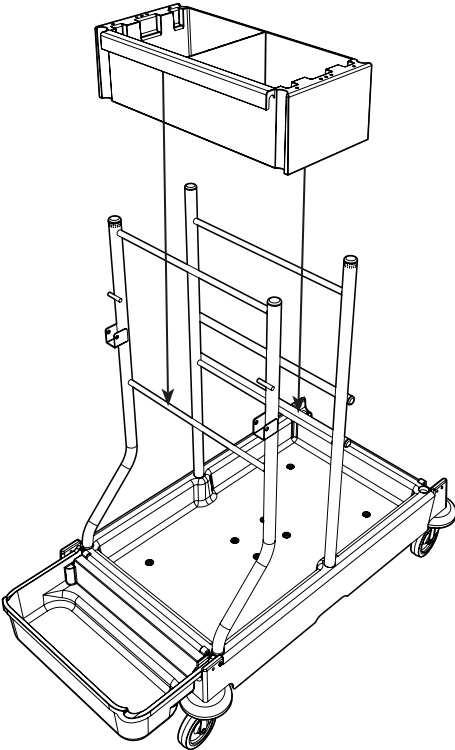

219057
M5 X 25