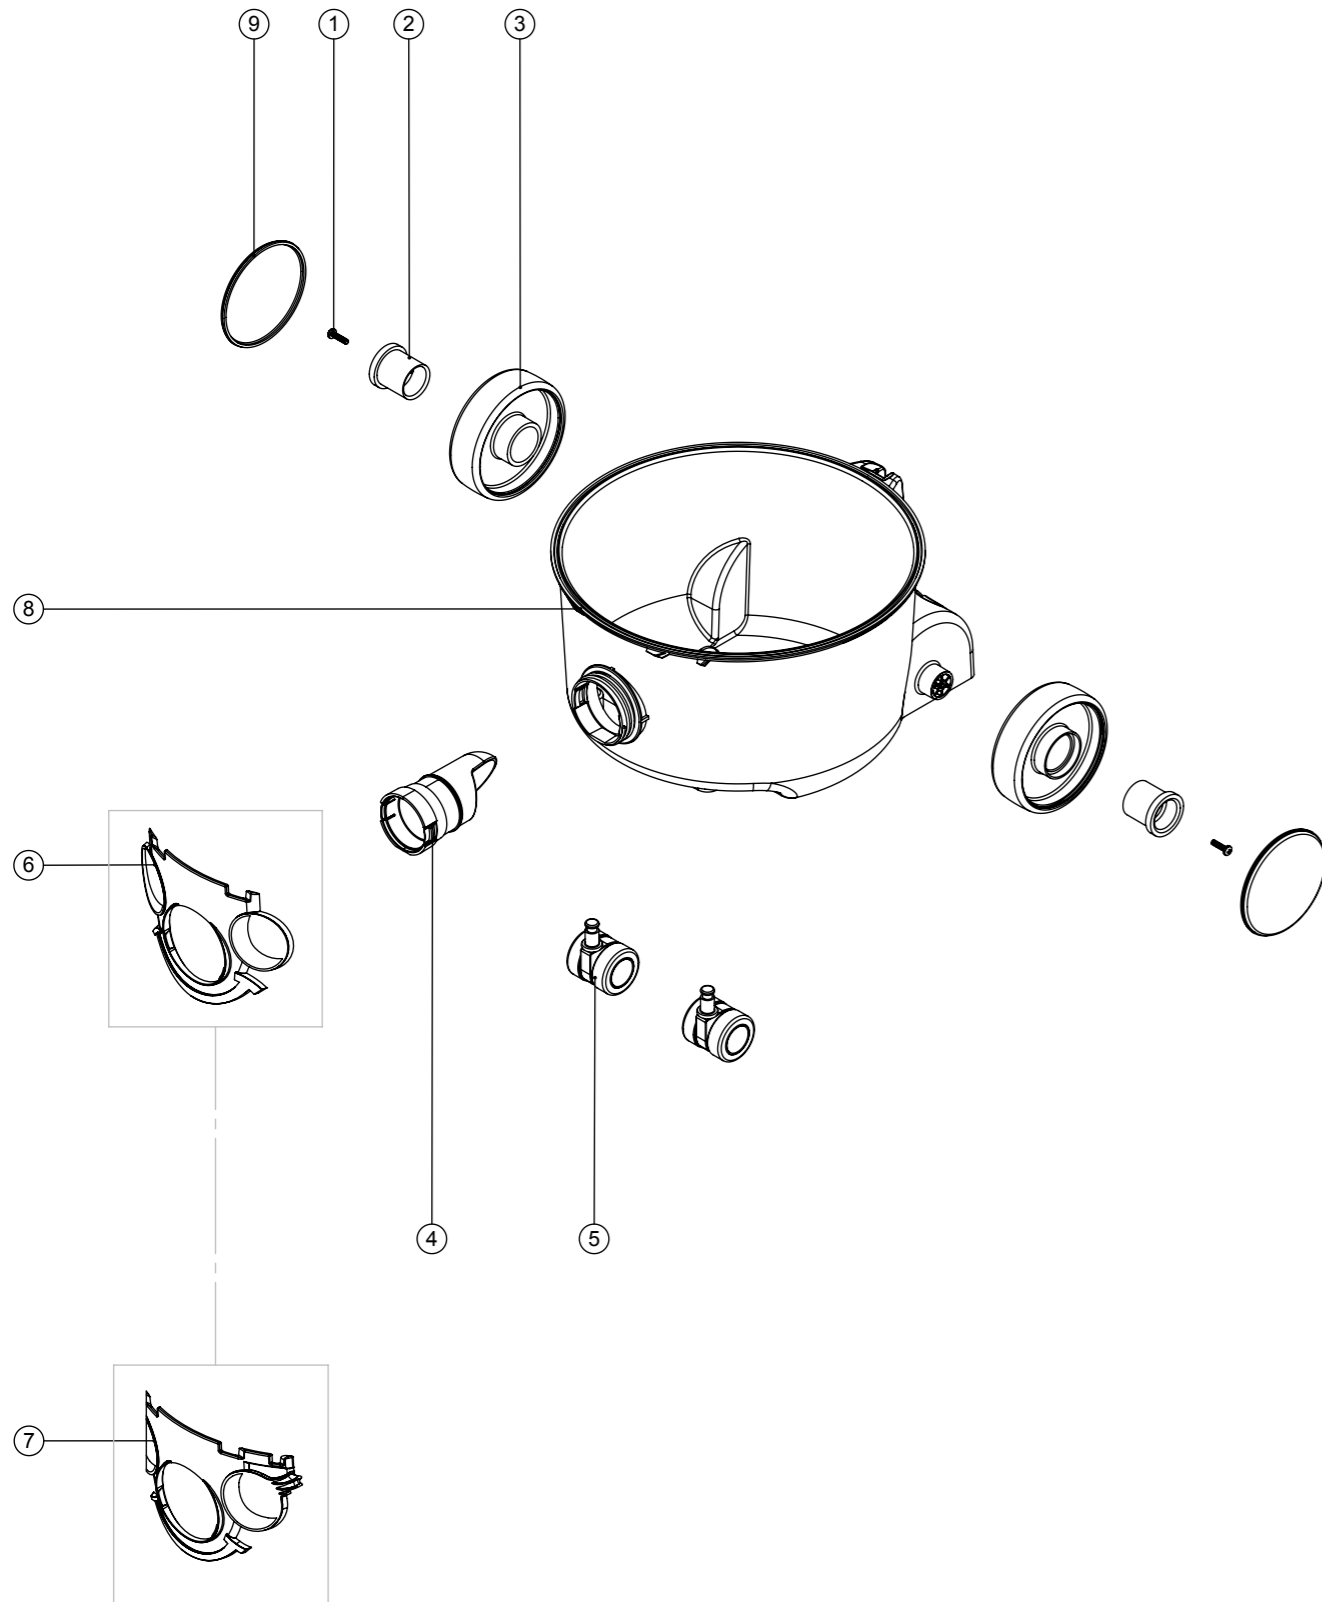

Numatic International Spare Parts

Model No: DRUM STYLE 8 - 11 INCH PLASTIC

-
DRAWING: DRW-19489 ISS:A04
08/05/2017

Numatic International Spare Parts

Model No: DRUM STYLE 8 - 11 INCH PLASTIC

ITEM:	PART No:	Description	QTY.	COMMENTS:
1	219105	No8 X 5/8 INCH LONG POZI PAN PLASTITE SCREW	2	
2	227868	WHEEL HUB FOR 2 SHOT WHEEL	2	
3	227640	2 SHOT WHEEL ASSEMBLY	2	
4	237119	FRONT FIT BAG CONNECTOR	1	
5	204000	40MM PU-TYRED BLACK TWIN WHEEL CASTOR	2	
6	901538	11" HENRY FACE - PRINTED	1	
7	901547	11" HETTY FACE - PRINTED	1	
8	901568	CONTAINER-DUST RECEPTACLE	1	
9	227687	RED TRIM	2	