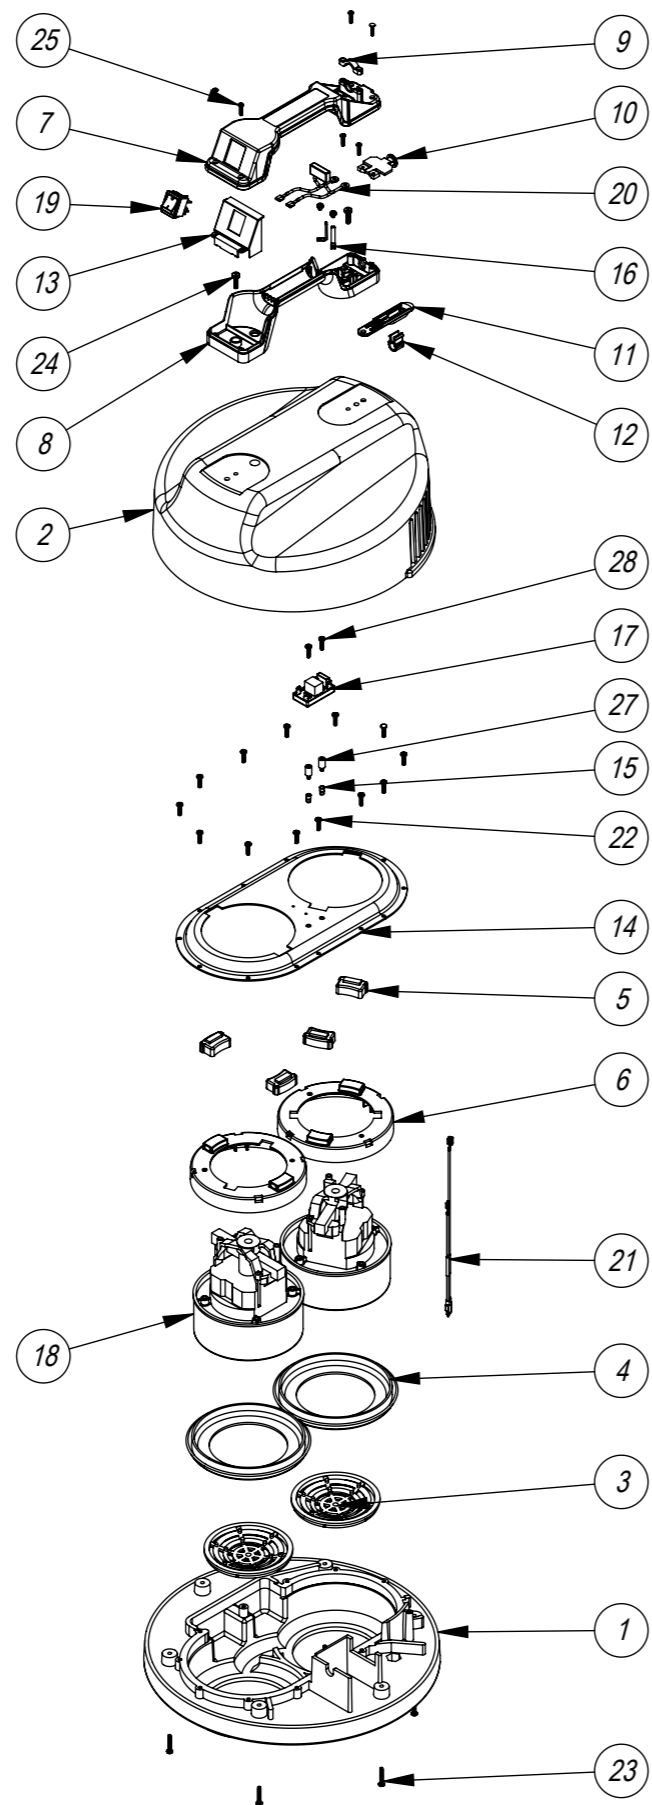

Numatic International Spare Parts

Model No: HEAD STYLE 27 EXPLODED ASSEMBLY

Internal Code: N/A
 DRAWING: DRW-24998 ISS:A16
 PRO 09/02/2018

Numatic International Spare Parts

Model No: HEAD STYLE 27 EXPLODED ASSEMBLY

ITEM NO.	PART NUMBER	DESCRIPTION	QTY	COMMENTS:
1	301048	PROCESSED BOTTOM MOTOR HOUSING	1	
2	227043	COVER MOULDING DOUBLE GRILL WITH INSERTS	1	
3	227887	FAN GUARD	2	
4	202005	MOTOR BOTTOM GASKET	2	
5	227885	MOUNTING RUBBER	4	
6	227886	MOTOR SPACER	2	
7	904814	HANDLE COVER 1-SWITCH 2 POLE 16A	1	2 CORE ONLY
	904820	HANDLE COVER 1-SWITCH 3 POLE 16A	1	3 CORE ONLY
8	904996	HANDLE BASE 2 INSERTS	1	
9	216290	CABLE CLAMP	1	
10	227632	TERMINAL COVER & CLAMP	1	2 CORE ONLY
11	227636	STRAIN RELIEF	1	
12	227637	CABLE CLIP	1	
13	227635	SWITCH MOUNTING BRACKET (1 SWITCH)	1	
14	325128	TMH MOD (DUPLEX)	1	
15	219139	M4 NUTSERT	2	
16	206562	CONTACT PIN	2	
17	905647	DELAY RL PCB [PCB-1336]	1	
18	205407	230V 2 STAGE THRO FLOW TAPER FAN MOTOR (DL21104) (MARKED 230V)	2	
	205405	120V 2 STAGE THRO FLOW TAPER FAN MOTOR (DL21101)	2	
19	220552	RED ROCKER SWITCH (WHITE PRINT)	1	
20	220558	SUPPRESSOR ASSEMBLY	1	
21	230075	DUPLEX LAMB MOTOR BIMETALLIC OVERLOAD ASSY	1	
22	219105	No8 X 5/8 INCH LONG POZI PAN PLASTITE SCREW	13	
23	219369	No8 X 1 INCH LONG POZI PAN STAINLESS STEEL PLASTITE SCREW	6	
24	219546	M5 X 20MM LONG POZI PAN SEMS SCREW	2	
25	219107	NO6.5/8 INCH LG.POZI-PAN.SCREW.Z/PL.PLASTITE	6	
26	219090	M4 X 8MM LONG POZI PAN SEMS SCREW	2	
27	219414	NYLON PILLAR	2	
28	219044	M4 X 16MM LONG POZI PAN SCREW	2	
29	227631	TERMINAL COVER & CLAMP (3 PIN)	1	3 CORE ONLY
30	219858	M5 x 8MM HEX WASHER FACED TAPFIX (DIN7500D)	2	3 CORE ONLY
31	220682	230V SUPPRESSOR ASSEMBLY	2	3 CORE ONLY
32	206563	EARTH CONTACT PIN	1	3 CORE ONLY
33	220078	BRASS EARTHING SPACER	1	3 CORE ONLY
34	902207	M4 X 25MM LG 'STETS' SCREW	1	3 CORE ONLY