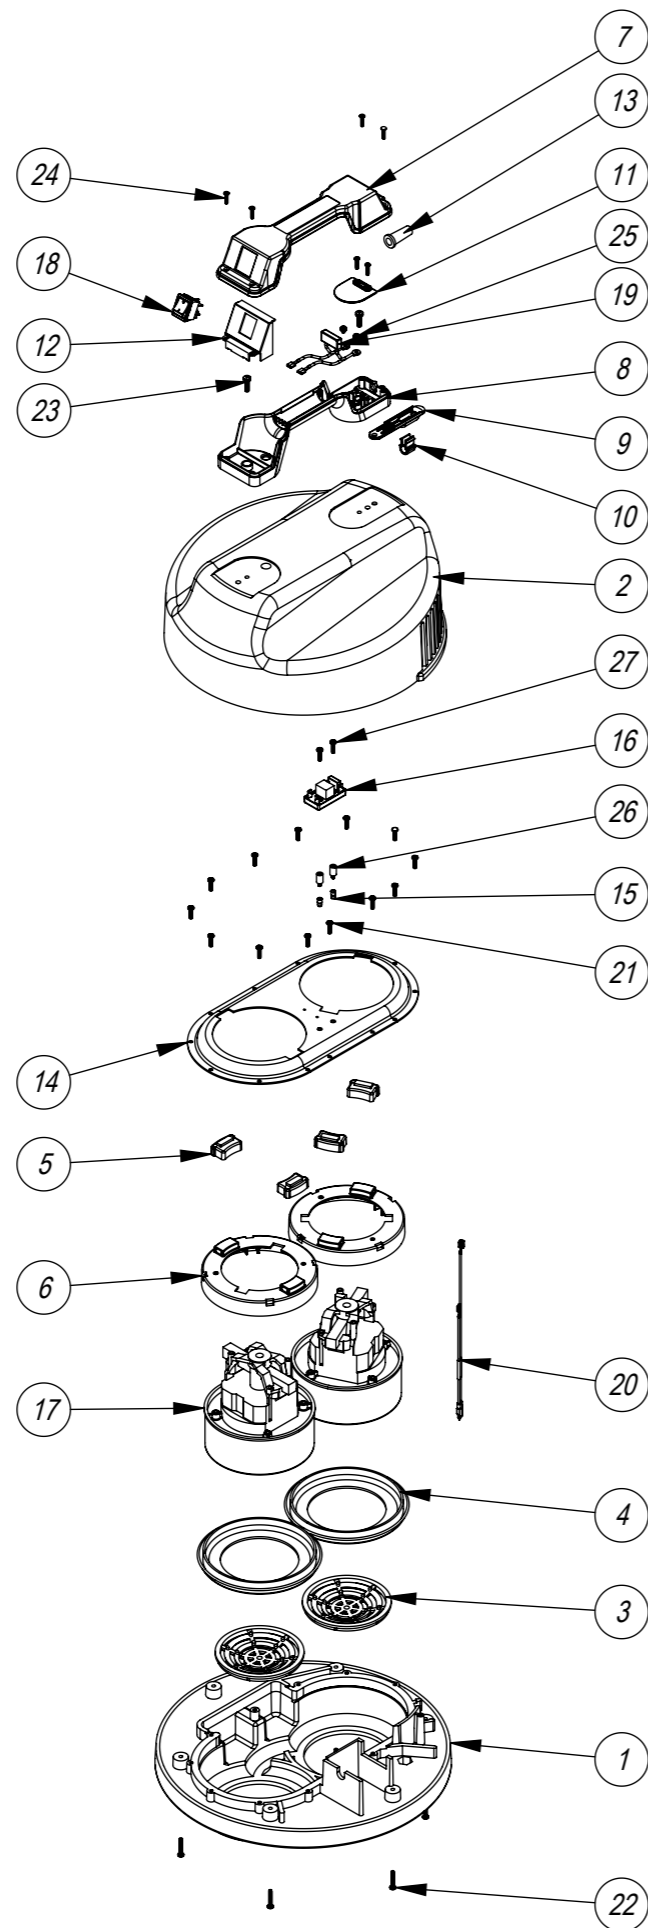

Numatic International Spare Parts

Model No: HEAD STYLE 27 EXPLODED ASSEMBLY

Internal Code: N/A
DRAWING: DRW-24998 ISS:A16
PRO 09/02/2018

NB: FOR WIRING SEE DRAWING: WD-0???

Numatic International Spare Parts

Model No: HEAD STYLE 27 EXPLODED ASSEMBLY

ITEM NO.	PART NUMBER	DESCRIPTION	QTY	COMMENTS:
1	301048	PROCESSED BOTTOM MOTOR HOUSING	1	
2	227043	COVER MOULDING DOUBLE GRILL WITH INSERTS	1	
3	227887	FAN GUARD	2	
4	202005	MOTOR BOTTOM GASKET	2	
5	227885	MOUNTING RUBBER	4	
6	227886	MOTOR SPACER	2	
7	904822	HANDLE COVER 1-SWITCH HARD WIRED	1	
8	904996	HANDLE BASE 2 INSERTS	1	
9	227636	STRAIN RELIEF	1	
10	227637	CABLE CLIP	1	
11	220131	CABLE CLAMP	1	
12	227635	SWITCH MOUNTING BRACKET (1 SWITCH)	1	
13	220015	STRESS RELIEF	1	
14	325128	TMH MOD (DUPLEX)	1	
15	219139	M4 NUTSERT	2	
16	905647	DELAY RL PCB [PCB-1336]	1	
17	205405	120V 2 STAGE THRO FLOW TAPER FAN MOTOR (DL21101)	2	
	205407	230V 2 STAGE THRO FLOW TAPER FAN MOTOR (DL21104) (MARKED 230V)		
18	220552	RED ROCKER SWITCH (WHITE PRINT)	1	
19	220558	SUPPRESSOR ASSEMBLY	1	
20	230075	DUPLEX LAMB MOTOR BIMETALLIC OVERLOAD ASSY	1	
21	219105	No8 X 5/8 INCH LONG POZI PAN PLASTITE SCREW	13	
22	219369	No8 X 1 INCH LONG POZI PAN STAINLESS STEEL PLASTITE SCREW	6	
23	219546	M5 X 20MM LONG POZI PAN SEMS SCREW	2	
24	219107	NO6.5/8 INCH LG.POZI-PAN.SCREW.Z/PL.PLASTITE	6	
25	219090	M4 X 8MM LONG POZI PAN SEMS SCREW	2	
26	219414	NYLON PILLAR	2	
27	219044	M4 X 16MM LONG POZI PAN SCREW	2	
28	219858	M5 x 8MM HEX WASHER FACED TAPFIX (DIN7500D)	2	3 CORE ONLY
29	220682	230V SUPPRESSOR ASSEMBLY	2	3 CORE ONLY
30	220078	BRASS EARTHING SPACER	1	3 CORE ONLY
31	902207	M4 X 25MM LG 'STETS' SCREW	1	3 CORE ONLY