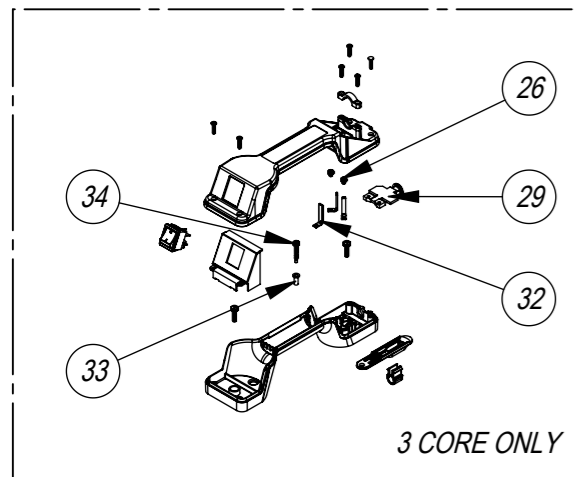

Numatic International Spare Parts

Model No: HEAD STYLE 27 EXPLODED ASSEMBLY

Internal Code: N/A
 DRAWING: DRW-24998 ISS:A16
 PRO 09/02/2018

Numatic International Spare Parts

Model No: HEAD STYLE 27 EXPLODED ASSEMBLY

ITEM NO.	PART NUMBER	DESCRIPTION	QTY	COMMENTS:
1	301048	PROCESSED BOTTOM MOTOR HOUSING	1	
2	227043	COVER MOULDING DOUBLE GRILL WITH INSERTS	1	
3	227887	FAN GUARD	2	
4	202005	MOTOR BOTTOM GASKET	2	
5	227885	MOUNTING RUBBER	4	
6	227886	MOTOR SPACER	2	
7	904814	HANDLE COVER 1-SWITCH 2 POLE 16A	1	2 CORE ONLY
	904820	HANDLE COVER 1-SWITCH 3 POLE 16A	1	3 CORE ONLY
8	904996	HANDLE BASE 2 INSERTS	1	
9	216290	CABLE CLAMP	1	
10	227632	TERMINAL COVER & CLAMP	1	2 CORE ONLY
11	227636	STRAIN RELIEF	1	
12	227637	CABLE CLIP	1	
13	227635	SWITCH MOUNTING BRACKET (1 SWITCH)	1	
14	325128	TMH MOD (DUPLEX)	1	
15	219139	M4 NUTSERT	2	
16	206562	CONTACT PIN	2	
17	905647	DELAY RL PCB [PCB-1336]	1	
18	205407	230V 2 STAGE THRO FLOW TAPER FAN MOTOR (DL21104) (MARKED 230V)	2	
	205405	120V 2 STAGE THRO FLOW TAPER FAN MOTOR (DL21101)	2	
19	220552	RED ROCKER SWITCH (WHITE PRINT)	1	
20	220558	SUPPRESSOR ASSEMBLY	1	
21	230075	DUPLEX LAMB MOTOR BIMETALLIC OVERLOAD ASSY	1	
22	219105	No8 X 5/8 INCH LONG POZI PAN PLASTITE SCREW	13	
23	219369	No8 X 1 INCH LONG POZI PAN STAINLESS STEEL PLASTITE SCREW	6	
24	219546	M5 X 20MM LONG POZI PAN SEMS SCREW	2	
25	219107	NO6.5/8 INCH LG.POZI-PAN.SCREW.Z/PL.PLASTITE	6	
26	219090	M4 X 8MM LONG POZI PAN SEMS SCREW	2	
27	219414	NYLON PILLAR	2	
28	219044	M4 X 16MM LONG POZI PAN SCREW	2	
29	227631	TERMINAL COVER & CLAMP (3 PIN)	1	3 CORE ONLY
30	219858	M5 x 8MM HEX WASHER FACED TAPFIX (DIN7500D)	2	3 CORE ONLY
31	220682	230V SUPPRESSOR ASSEMBLY	2	3 CORE ONLY
32	206563	EARTH CONTACT PIN	1	3 CORE ONLY
33	220078	BRASS EARTHING SPACER	1	3 CORE ONLY
34	902207	M4 X 25MM LG 'STETS' SCREW	1	3 CORE ONLY