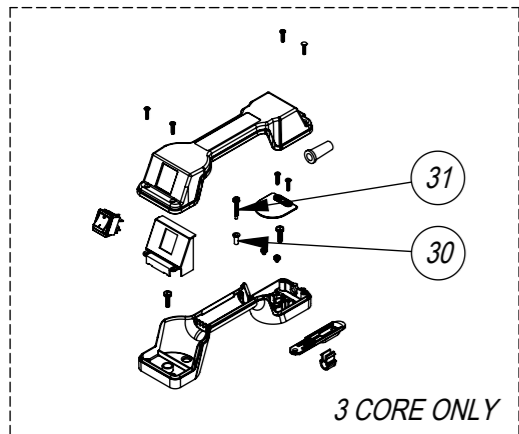

Numatic International Spare Parts

Model No: HEAD STYLE 27 EXPLODED ASSEMBLY

Internal Code: N/A
DRAWING: DRW-24998 ISS:A16
PRO 09/02/2018

NB: FOR WIRING SEE DRAWING: WD-0???

Numatic International Spare Parts

Model No: HEAD STYLE 27 EXPLODED ASSEMBLY

ITEM NO.	PART NUMBER	DESCRIPTION	QTY	COMMENTS:
1	301048	PROCESSED BOTTOM MOTOR HOUSING	1	
2	227043	COVER MOULDING DOUBLE GRILL WITH INSERTS	1	
3	227887	FAN GUARD	2	
4	202005	MOTOR BOTTOM GASKET	2	
5	227885	MOUNTING RUBBER	4	
6	227886	MOTOR SPACER	2	
7	904822	HANDLE COVER 1-SWITCH HARD WIRED	1	
8	904996	HANDLE BASE 2 INSERTS	1	
9	227636	STRAIN RELIEF	1	
10	227637	CABLE CLIP	1	
11	220131	CABLE CLAMP	1	
12	227635	SWITCH MOUNTING BRACKET (1 SWITCH)	1	
13	220015	STRESS RELIEF	1	
14	325128	TMH MOD (DUPLEX)	1	
15	219139	M4 NUTSERT	2	
16	905647	DELAY RL PCB [PCB-1336]	1	
17	205405	120V 2 STAGE THRO FLOW TAPER FAN MOTOR (DL21101)	2	
	205407	230V 2 STAGE THRO FLOW TAPER FAN MOTOR (DL21104) (MARKED 230V)		
18	220552	RED ROCKER SWITCH (WHITE PRINT)	1	
19	220558	SUPPRESSOR ASSEMBLY	1	
20	230075	DUPLEX LAMB MOTOR BIMETALLIC OVERLOAD ASSY	1	
21	219105	No8 X 5/8 INCH LONG POZI PAN PLASTITE SCREW	13	
22	219369	No8 X 1 INCH LONG POZI PAN STAINLESS STEEL PLASTITE SCREW	6	
23	219546	M5 X 20MM LONG POZI PAN SEMS SCREW	2	
24	219107	NO6.5/8 INCH LG.POZI-PAN.SCREW.Z/PL.PLASTITE	6	
25	219090	M4 X 8MM LONG POZI PAN SEMS SCREW	2	
26	219414	NYLON PILLAR	2	
27	219044	M4 X 16MM LONG POZI PAN SCREW	2	
28	219858	M5 x 8MM HEX WASHER FACED TAPFIX (DIN7500D)	2	3 CORE ONLY
29	220682	230V SUPPRESSOR ASSEMBLY	2	3 CORE ONLY
30	220078	BRASS EARTHING SPACER	1	3 CORE ONLY
31	902207	M4 X 25MM LG 'STETS' SCREW	1	3 CORE ONLY