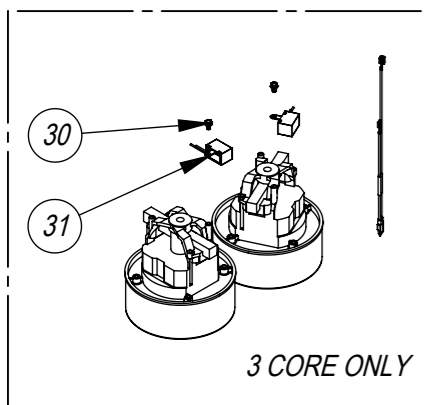

Numatic International Spare Parts

Model No: HEAD STYLE 27 EXPLODED ASSEMBLY

Internal Code: N/A
 DRAWING: DRW-24998 ISS:A16
 PRO 09/02/2018

Numatic International Spare Parts

Model No: HEAD STYLE 27 EXPLODED ASSEMBLY

ITEM NO.	PART NUMBER	DESCRIPTION	QTY	COMMENTS:
1	301048	PROCESSED BOTTOM MOTOR HOUSING	1	
2	227043	COVER MOULDING DOUBLE GRILL WITH INSERTS	1	
3	227887	FAN GUARD	2	
4	202005	MOTOR BOTTOM GASKET	2	
5	227885	MOUNTING RUBBER	4	
6	227886	MOTOR SPACER	2	
7	904814	HANDLE COVER 1-SWITCH 2 POLE 16A	1	2 CORE ONLY
	904820	HANDLE COVER 1-SWITCH 3 POLE 16A	1	3 CORE ONLY
8	904996	HANDLE BASE 2 INSERTS	1	
9	216290	CABLE CLAMP	1	
10	227632	TERMINAL COVER & CLAMP	1	2 CORE ONLY
11	227636	STRAIN RELIEF	1	
12	227637	CABLE CLIP	1	
13	227635	SWITCH MOUNTING BRACKET (1 SWITCH)	1	
14	325128	TMH MOD (DUPLEX)	1	
15	219139	M4 NUTSERT	2	
16	206562	CONTACT PIN	2	
17	905647	DELAY RL PCB [PCB-1336]	1	
18	205407	230V 2 STAGE THRO FLOW TAPER FAN MOTOR (DL21104) (MARKED 230V)	2	
	205405	120V 2 STAGE THRO FLOW TAPER FAN MOTOR (DL21101)	2	
19	220552	RED ROCKER SWITCH (WHITE PRINT)	1	
20	220558	SUPPRESSOR ASSEMBLY	1	
21	230075	DUPLEX LAMB MOTOR BIMETALLIC OVERLOAD ASSY	1	
22	219105	No8 X 5/8 INCH LONG POZI PAN PLASTITE SCREW	13	
23	219369	No8 X 1 INCH LONG POZI PAN STAINLESS STEEL PLASTITE SCREW	6	
24	219546	M5 X 20MM LONG POZI PAN SEMS SCREW	2	
25	219107	NO6.5/8 INCH LG.POZI-PAN.SCREW.Z/PL.PLASTITE	6	
26	219090	M4 X 8MM LONG POZI PAN SEMS SCREW	2	
27	219414	NYLON PILLAR	2	
28	219044	M4 X 16MM LONG POZI PAN SCREW	2	
29	227631	TERMINAL COVER & CLAMP (3 PIN)	1	3 CORE ONLY
30	219858	M5 x 8MM HEX WASHER FACED TAPFIX (DIN7500D)	2	3 CORE ONLY
31	220682	230V SUPPRESSOR ASSEMBLY	2	3 CORE ONLY
32	206563	EARTH CONTACT PIN	1	3 CORE ONLY
33	220078	BRASS EARTHING SPACER	1	3 CORE ONLY
34	902207	M4 X 25MM LG 'STETS' SCREW	1	3 CORE ONLY