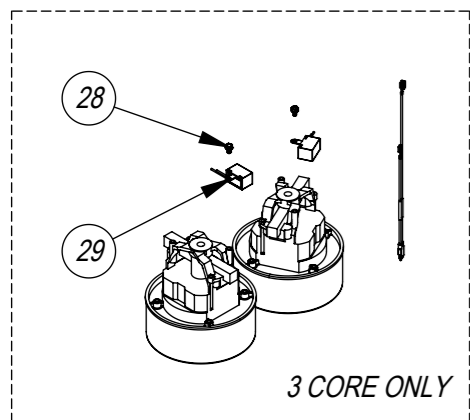

Numatic International Spare Parts

Model No: HEAD STYLE 27 EXPLODED ASSEMBLY

Internal Code: N/A
DRAWING: DRW-24998 ISS:A16
PRO 09/02/2018

NB: FOR WIRING SEE DRAWING: WD-0???

Numatic International Spare Parts

Model No: HEAD STYLE 27 EXPLODED ASSEMBLY

ITEM NO.	PART NUMBER	DESCRIPTION	QTY	COMMENTS:
1	301048	PROCESSED BOTTOM MOTOR HOUSING	1	
2	227043	COVER MOULDING DOUBLE GRILL WITH INSERTS	1	
3	227887	FAN GUARD	2	
4	202005	MOTOR BOTTOM GASKET	2	
5	227885	MOUNTING RUBBER	4	
6	227886	MOTOR SPACER	2	
7	904822	HANDLE COVER 1-SWITCH HARD WIRED	1	
8	904996	HANDLE BASE 2 INSERTS	1	
9	227636	STRAIN RELIEF	1	
10	227637	CABLE CLIP	1	
11	220131	CABLE CLAMP	1	
12	227635	SWITCH MOUNTING BRACKET (1 SWITCH)	1	
13	220015	STRESS RELIEF	1	
14	325128	TMH MOD (DUPLEX)	1	
15	219139	M4 NUTSERT	2	
16	905647	DELAY RL PCB [PCB-1336]	1	
17	205405	120V 2 STAGE THRO FLOW TAPER FAN MOTOR (DL21101)	2	
	205407	230V 2 STAGE THRO FLOW TAPER FAN MOTOR (DL21104) (MARKED 230V)		
18	220552	RED ROCKER SWITCH (WHITE PRINT)	1	
19	220558	SUPPRESSOR ASSEMBLY	1	
20	230075	DUPLEX LAMB MOTOR BIMETALLIC OVERLOAD ASSY	1	
21	219105	No8 X 5/8 INCH LONG POZI PAN PLASTITE SCREW	13	
22	219369	No8 X 1 INCH LONG POZI PAN STAINLESS STEEL PLASTITE SCREW	6	
23	219546	M5 X 20MM LONG POZI PAN SEMS SCREW	2	
24	219107	NO6.5/8 INCH LG.POZI-PAN.SCREW.Z/PL.PLASTITE	6	
25	219090	M4 X 8MM LONG POZI PAN SEMS SCREW	2	
26	219414	NYLON PILLAR	2	
27	219044	M4 X 16MM LONG POZI PAN SCREW	2	
28	219858	M5 x 8MM HEX WASHER FACED TAPFIX (DIN7500D)	2	3 CORE ONLY
29	220682	230V SUPPRESSOR ASSEMBLY	2	3 CORE ONLY
30	220078	BRASS EARTHING SPACER	1	3 CORE ONLY
31	902207	M4 X 25MM LG 'STETS' SCREW	1	3 CORE ONLY